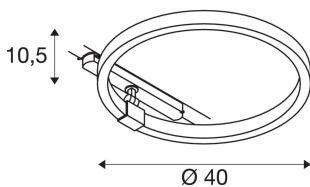

## 3~ ONE 40 TRACK DALI

## TECHNICAL DATA

Item no.:	1004770
Primary nominal voltage	220-240V ~50/60Hz mA/V
Secondary power / secondary voltage	350 mA/V
Height	10.5 cm
Diameter	40.0 cm
Net weight	0.75 kg
Gross weight	0.803 kg
Safety class	II
Assembly details	Track Ceiling
Dimmable	Ja
Dimming technology	DALI
Wattage	15.2 W
Lumen	650 lm
Colour temperature	3000 Kelvin
Beam angle	170 °
Color	white
CRI	>90