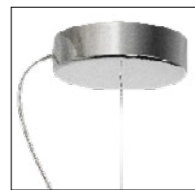

CANOPY DETAILS

WHITE VERSION

METALLIZED VERSION

FLORA

Ø 12 cm x h. 3,2 cm (Ø 4-3/4" x h. 1-1/4")

6m. cable kit must be ordered with lamp purchase
 Kit Cavi da 6m da richiedere tassativamente in fase di ordine

Multiple installation kit on request
 Kit di installazione multipla su richiesta

FLORA ENTIRE COLLECTION

FINISHES

WHITE

GOLD

SILVER

COPPER

PEWTER

PRODUCT	DIMENSION	COLOUR	CODE
SUSPENSION MEDIUM Bulbs E26: 3 X 12W LED Filament Dimmable with: Dimmable bulbs Made of: Lentiflex® - Methacrylate Goldflex® / Steelflex® / Copperflex® With: Magnetic System® Hand- finished Sphere Weight: net 6,6 - gross 9,9 lb Package: 21,3 x 18,1 x h 17,3 in		<input type="checkbox"/> WHITE	FLOSM00WHT01T000000US
		<input checked="" type="checkbox"/> GOLD	FLOSM00GLD01T000000US
		<input checked="" type="checkbox"/> SILVER	FLOSM00SLV01T000000US
		<input checked="" type="checkbox"/> COPPER	FLOSM00CPP01T000000US
		<input checked="" type="checkbox"/> PEWTER	FLOSM00PWT01T000000US
SUSPENSION SMALL Bulbs E26: 1 X 12W LED Filament Dimmable with: Dimmable bulbs Made of: Lentiflex® - Methacrylate Goldflex® / Steelflex® / Copperflex® With: Magnetic System® Hand- finished Sphere Weight: net 2,2 - gross 5,3 lb Package: 15,7 x 15,7 x h 11,8 in		<input type="checkbox"/> WHITE	FLOSS00WHT01T000000US
		<input checked="" type="checkbox"/> GOLD	FLOSS00GLD01T000000US
		<input checked="" type="checkbox"/> SILVER	FLOSS00SLV01T000000US
		<input checked="" type="checkbox"/> COPPER	FLOSS00CPP01T000000US
		<input checked="" type="checkbox"/> PEWTER	FLOSS00PWT01T000000US