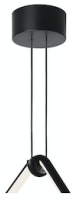

FLOS

■ F0413030 Black

Arrangements Drop Down

Designed by Michael Anastassiades, 2018

30W - 1530lm - 2700K

Diffuse light suspended lighting device. Body in extruded, curved NC-machined and black powder-coated aluminium, diffuser in platinum optical silicone. Each component can be connected to the power pack by means of an electrical and mechanical connection system designed for customisable product set-up. Roses available with two powers: lamp with power under 70W and lamp with power under 190W. Class III roses also available for installations with remote power supply: "surface" version for installations on cement, "recessed" version for plasterboard ceilings. The electronics integrated in the rose enables use of dimming systems: push, 1-10, potentiometer, DALI. In the absence of these systems, the light flow can be set with the push system included in the rose. Cable length 2.4m

Ecodesign and Energy Labelling

This product contains a light source of energy efficiency class F

Replaceable (LED only)
light source by a
professional

Photometric

Lighting type	Indirect, Direct
Light distribution	Symmetric
CCT (K)	2700

Accessories & Power Supply

REQUIRED

F0416030

Arrangements Small Rose

REQUIRED

F0415030

Arrangements Big Rose

REQUIRED