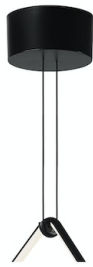

FLOS

■ F0413030 Black

Arrangements Drop Down

Designed by Michael Anastassiades, 2018

30W - 1530lm - 2700K

Diffuse light suspended lighting device. Body in extruded, curved NC-machined and black powder-coated aluminium, diffuser in platinum optical silicone. Each component can be connected to the power pack by means of an electrical and mechanical connection system designed for customisable product set-up. Roses available with two powers: lamp with power under 70W and lamp with power under 190W. Class III roses also available for installations with remote power supply: "surface" version for installations on cement, "recessed" version for plasterboard ceilings. The electronics integrated in the rose enables use of dimming systems: push, 1-10, potentiometer, DALI. In the absence of these systems, the light flow can be set with the push system included in the rose. Cable length 2.4m

Accessories & Power Supply

REQUIRED

F0416030

Arrangements Small Rose

REQUIRED

F0415030

Arrangements Big Rose

REQUIRED