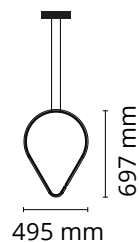

FLOS

■ F0413030 Black

Arrangements Drop Down

Designed by Michael Anastassiades, 2018

30W - 1530lm - 2700K

Diffuse light suspended lighting device. Body in extruded, curved NC-machined and black powder-coated aluminium, diffuser in platinum optical silicone. Each component can be connected to the power pack by means of an electrical and mechanical connection system designed for customisable product set-up. Roses available with two powers: lamp with power under 70W and lamp with power under 190W. Class III roses also available for installations with remote power supply: "surface" version for installations on cement, "recessed" version for plasterboard ceilings. The electronics integrated in the rose enables use of dimming systems: push, 1-10, potentiometer, DALI. In the absence of these systems, the light flow can be set with the push system included in the rose. Cable length 2.4m

Are you a professional and your project needs consulting and support?

[BOOK AN APPOINTMENT](#)

Main specifications

EAN	8059607014158
Mounting	Suspension
Environments	Indoor dry location
Light Source Type	LED
LED type	LED Module
Power (W)	30
System flux (lm)	1530

Physical

Colour	Black
Length (mm)	495
Cord length (mm)	2500
Net weight (kg)	0.65
Package height (mm)	45
Package width (mm)	545
Package length (mm)	755
Package volume (m3)	0.02
IP internal	20

Download

[Mounting instructions](#) PDF