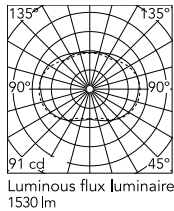

Schematic light drawing

Ecodesign and Energy Labelling

This product contains a light source of energy efficiency class F

Replaceable (LED only)
light source by a
professional

Photometric

Lighting type	Indirect, Direct
Light distribution	Symmetric
CCT (K)	2700

Electrical

Insulation class	III
Frequency (Hz)	50/60
Main voltage (Vac)	48
LED voltage Vf (Vdc)	null
Driver	Remote
Dimmable	Yes
Dimming type	Electronic 48V
Dimming interface	Remote Dimmable (Dimmer Not Included)
Batteries inside	No