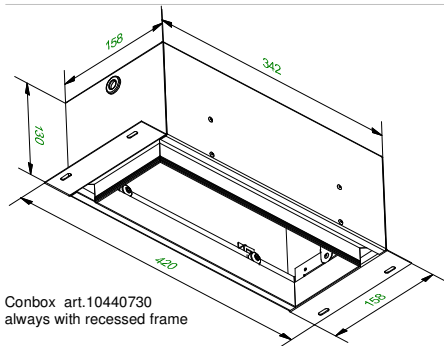

Mini-multiple trimless 3Lx ES50

103822XX

Lamp type : QPAR 16

Fitting : GU10

1 CEILING Has to be combined with : 10460730 Mini-multiple trimless 3L recessed frame

Conbox art.10440730
always with recessed frame

2

3

4

If halogen lamp:
max 50W

If retrofit LED lamp:
only suitable for short version

CAN BE USED WITH

10440730 Mini-multiple trimless 3Lx conbox