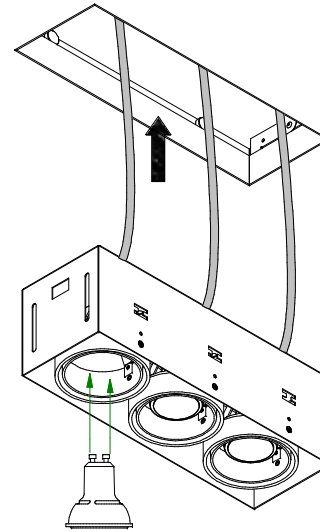

Mini-multiple trimless 3Lx ES50

103822XX

Lamp type : QPAR 16

Fitting : GU10

1 CEILING Has to be combined with : 10460730 Mini-multiple trimless 3L recessed frame

Conbox art.10440730
always with recessed frame

2

3

4

If halogen lamp:
max 50W

If retrofit LED lamp:
only suitable for short version

CAN BE USED WITH

10440730 Mini-multiple trimless 3Lx conbox