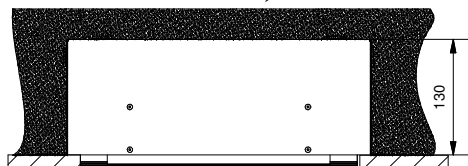

Mini-multiple trimless 3Lx ES50

103822XX

Lamp type : QPAR 16

Fitting : GU10

1 CEILING Has to be combined with : 10460730 Mini-multiple trimless 3L recessed frame

Conbox art.10440730
always with recessed frame

2

3

4

If halogen lamp:
max 50W

If retrofit LED lamp:
only suitable for short version

CAN BE USED WITH

10440730 Mini-multiple trimless 3Lx conbox