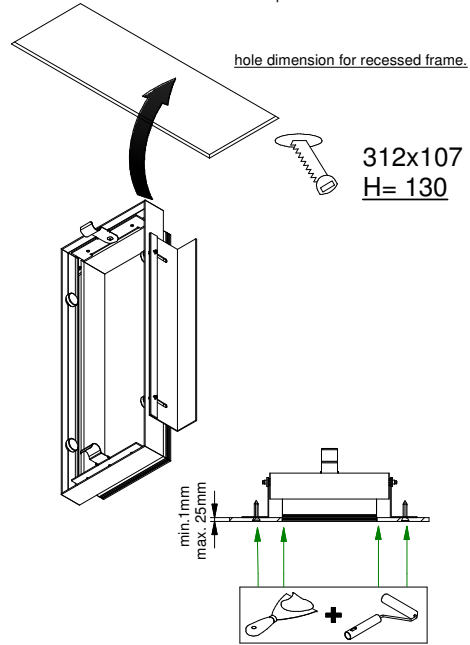

Mini-multiple trimless 3Lx ES50

103822XX

Lamp type : QPAR 16

Fitting : GU10

1 CEILING Has to be combined with : 10460730 Mini-multiple trimless 3L recessed frame

Conbox art.10440730
always with recessed frame

2

3

4

If halogen lamp:
max 50W

If retrofit LED lamp:
only suitable for short version

CAN BE USED WITH

10440730 Mini-multiple trimless 3Lx conbox