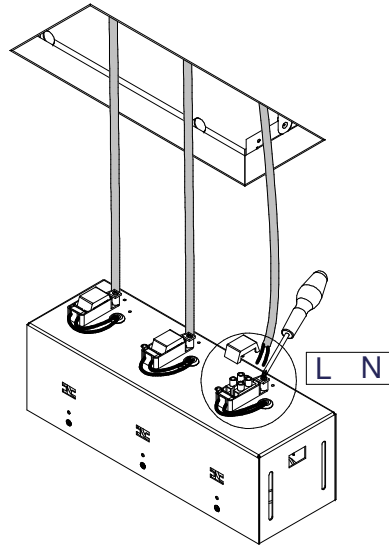

Mini-multiple trimless 3Lx ES50

103822XX

Lamp type : QPAR 16

Fitting : GU10

1 CEILING Has to be combined with : 10460730 Mini-multiple trimless 3L recessed frame

Conbox art.10440730
always with recessed frame

2

3

4

If halogen lamp:
max 50W

If retrofit LED lamp:
only suitable for short version

CAN BE USED WITH

10440730 Mini-multiple trimless 3Lx conbox