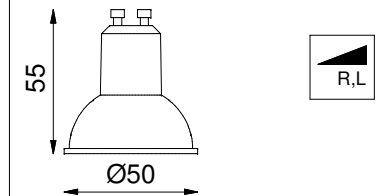

2

3

4

If halogen lamp:
max 50W

If retrofit LED lamp:
only suitable for short version

CAN BE USED WITH

10440730 Mini-multiple trimless 3Lx conbox