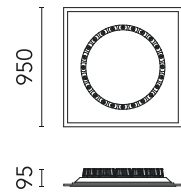

Are you a professional and your project needs consulting and support?

[BOOK AN APPOINTMENT](#)

Main specifications

Mounting	Ceiling recessed
Environments	Indoor dry location
Icos	No
Number of heads	24