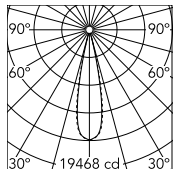

Physical

Colour	Black/Black
Trim	No
Orientation	Adjustable
Longitudinal tilting (°)	30
Recessed depth (mm)	75
Length (mm)	429
Net weight (kg)	0.66
IP internal	20
IP external	20

Drawing Thumbnail

Download

Beam Angle: 22°

h(m)	E(lx)	D(m)
1	19468	0.39
2	4867	0.78
3	2163	1.17
4	1217	1.56
5	779	1.95

Luminous flux luminaire
2847 lm (EXTREME CUT OFF)

Photometric

Lighting type	Direct
Light distribution	Symmetric
CCT (K)	3000
CRI>	90
Beam angle C0-180 (°)	22
Beam angle C90-270 (°)	22