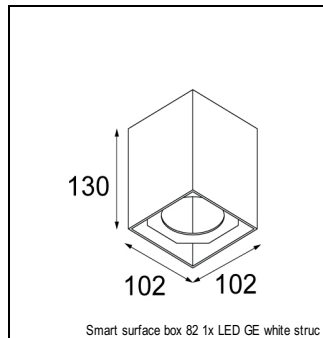

Art. Nr. 13313232

SPECIFICATIONS

Lamp	1x LED Array 6W
Gear / Transfo	LED gear not incl.
Cut-out size	ø 76 h 55
Weight	0.65kg
Min. distance	0.1 m
Power supply	350mA
IP	IP20
Glow wire test	960°
CRI	90
Lumen	459 Lm
Efficacy	77 Lm/W
UGR	17
Adjustability	h 355° v 25°
Remark	! can be combined with Smart mask, Smart surface box GE, Smart surface tubed GE, Smart surface tubed suspension GE

RECESSED-FRAME

12500230	SMART RECESSED RING 82
----------	------------------------

CONBOX

10889830	CONBOX 190X192X130X256
----------	------------------------

SURFACE-TUBED

12845009	SMART SURFACE TUBED 82 LARGE LED GE WHITE STRUC
12845032	SMART SURFACE TUBED 82 LARGE LED GE BLACK STRUC
12845024	SMART SURFACE TUBED 82 LARGE LED GE BRUSHED ALU
12841009	SMART SURFACE TUBED 82 SMALL LED GE WHITE STRUC
12841032	SMART SURFACE TUBED 82 SMALL LED GE BLACK STRUC
12843309	SMART SURFACE TUBED 82 XL LED GE WHITE STRUC
12843332	SMART SURFACE TUBED 82 XL LED GE BLACK STRUC
12842809	SMART SURFACE TUBED SUSPENSION 82 LARGE LED GE WHITE STRUC
12842832	SMART SURFACE TUBED SUSPENSION 82 LARGE LED GE BLACK STRUC
12842909	SMART SURFACE TUBED SUSPENSION 82 XL LED GE WHITE STRUC
12842932	SMART SURFACE TUBED SUSPENSION 82 XL LED GE BLACK STRUC