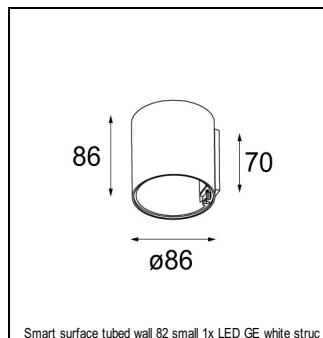

Art. Nr. 13313232

SPECIFICATIONS

Lamp	1x LED Array 6W
Gear / Transfo	LED gear not incl.
Cut-out size	ø 76 h 55
Weight	0.65kg
Min. distance	0.1 m
Power supply	350mA
IP	IP20
Glow wire test	960°
CRI	90
Lumen	459 Lm
Efficacy	77 Lm/W
UGR	17
Adjustability	h 355° v 25°
Remark	! can be combined with Smart mask, Smart surface box GE, Smart surface tubed GE, Smart surface tubed suspension GE

RECESSED-FRAME

12500230	SMART RECESSED RING 82
----------	------------------------

CONBOX

10889830	CONBOX 190X192X130X256
----------	------------------------

SURFACE-TUBED

12845009	SMART SURFACE TUBED 82 LARGE LED GE WHITE STRUC
12845032	SMART SURFACE TUBED 82 LARGE LED GE BLACK STRUC
12845024	SMART SURFACE TUBED 82 LARGE LED GE BRUSHED ALU
12841009	SMART SURFACE TUBED 82 SMALL LED GE WHITE STRUC
12841032	SMART SURFACE TUBED 82 SMALL LED GE BLACK STRUC
12843309	SMART SURFACE TUBED 82 XL LED GE WHITE STRUC
12843332	SMART SURFACE TUBED 82 XL LED GE BLACK STRUC
12842809	SMART SURFACE TUBED SUSPENSION 82 LARGE LED GE WHITE STRUC
12842832	SMART SURFACE TUBED SUSPENSION 82 LARGE LED GE BLACK STRUC
12842909	SMART SURFACE TUBED SUSPENSION 82 XL LED GE WHITE STRUC
12842932	SMART SURFACE TUBED SUSPENSION 82 XL LED GE BLACK STRUC