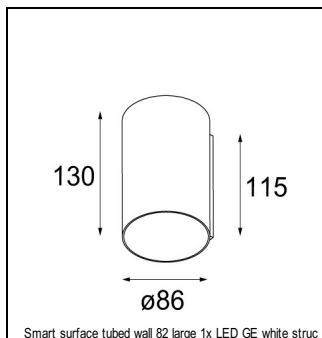

Art. Nr. 13313232

SPECIFICATIONS

Lamp	1x LED Array 6W
Gear / Transfo	LED gear not incl.
Cut-out size	ø 76 h 55
Weight	0.65kg
Min. distance	0.1 m
Power supply	350mA
IP	IP20
Glow wire test	960°
CRI	90
Lumen	459 Lm
Efficacy	77 Lm/W
UGR	17
Adjustability	h 355° v 25°
Remark	! can be combined with Smart mask, Smart surface box GE, Smart surface tubed GE, Smart surface tubed suspension GE

RECESSED-FRAME

12500230	SMART RECESSED RING 82
----------	------------------------

CONBOX

10889830	CONBOX 190X192X130X256
----------	------------------------

SURFACE-TUBED

12845009	SMART SURFACE TUBED 82 LARGE LED GE WHITE STRUC
12845032	SMART SURFACE TUBED 82 LARGE LED GE BLACK STRUC
12845024	SMART SURFACE TUBED 82 LARGE LED GE BRUSHED ALU
12841009	SMART SURFACE TUBED 82 SMALL LED GE WHITE STRUC
12841032	SMART SURFACE TUBED 82 SMALL LED GE BLACK STRUC
12843309	SMART SURFACE TUBED 82 XL LED GE WHITE STRUC
12843332	SMART SURFACE TUBED 82 XL LED GE BLACK STRUC
12842809	SMART SURFACE TUBED SUSPENSION 82 LARGE LED GE WHITE STRUC
12842832	SMART SURFACE TUBED SUSPENSION 82 LARGE LED GE BLACK STRUC
12842909	SMART SURFACE TUBED SUSPENSION 82 XL LED GE WHITE STRUC
12842932	SMART SURFACE TUBED SUSPENSION 82 XL LED GE BLACK STRUC