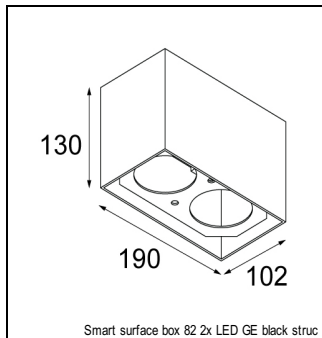

Art. Nr. 13313232

SPECIFICATIONS

Lamp	1x LED Array 6W
Gear / Transfo	LED gear not incl.
Cut-out size	ø 76 h 55
Weight	0.65kg
Min. distance	0.1 m
Power supply	350mA
IP	IP20
Glow wire test	960°
CRI	90
Lumen	459 Lm
Efficacy	77 Lm/W
UGR	17
Adjustability	h 355° v 25°
Remark	! can be combined with Smart mask, Smart surface box GE, Smart surface tubed GE, Smart surface tubed suspension GE

RECESSED-FRAME

12500230	SMART RECESSED RING 82
----------	------------------------

CONBOX

10889830	CONBOX 190X192X130X256
----------	------------------------

SURFACE-TUBED

12845009	SMART SURFACE TUBED 82 LARGE LED GE WHITE STRUC
12845032	SMART SURFACE TUBED 82 LARGE LED GE BLACK STRUC
12845024	SMART SURFACE TUBED 82 LARGE LED GE BRUSHED ALU
12841009	SMART SURFACE TUBED 82 SMALL LED GE WHITE STRUC
12841032	SMART SURFACE TUBED 82 SMALL LED GE BLACK STRUC
12843309	SMART SURFACE TUBED 82 XL LED GE WHITE STRUC
12843332	SMART SURFACE TUBED 82 XL LED GE BLACK STRUC
12842809	SMART SURFACE TUBED SUSPENSION 82 LARGE LED GE WHITE STRUC
12842832	SMART SURFACE TUBED SUSPENSION 82 LARGE LED GE BLACK STRUC
12842909	SMART SURFACE TUBED SUSPENSION 82 XL LED GE WHITE STRUC
12842932	SMART SURFACE TUBED SUSPENSION 82 XL LED GE BLACK STRUC