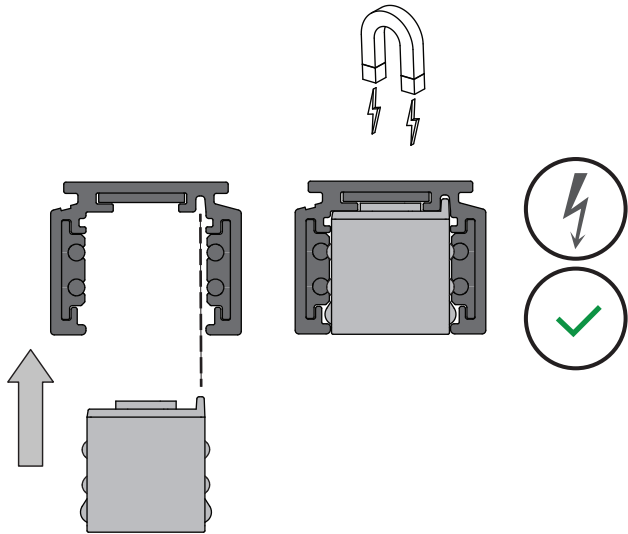

# Médard 42 Track 48V 1x

13430XXX 134330XX 134331XX

	Voltage (V)	Power (W)	
Warm Dim	48	6	
2700K & 3000K	48	8,1	

The light source contained in this luminaire shall only be replaced by the manufacturer or his service agent or a similar qualified person