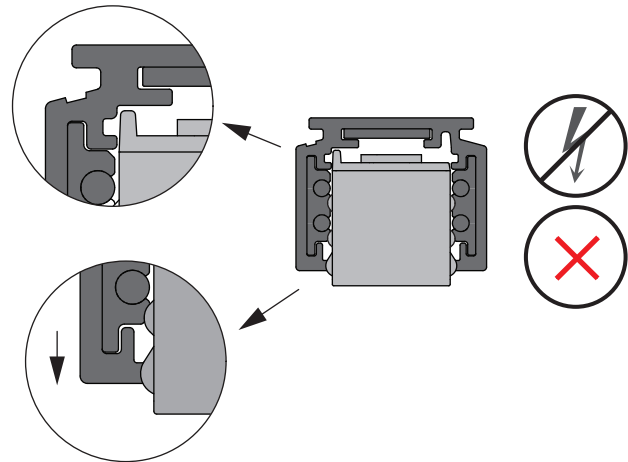

# Médard 42 Track 48V 1x

13430XXX 134330XX 134331XX

	Voltage (V)	Power (W)	
Warm Dim	48	6	
2700K & 3000K	48	8,1	

The light source contained in this luminaire shall only be replaced by the manufacturer or his service agent or a similar qualified person