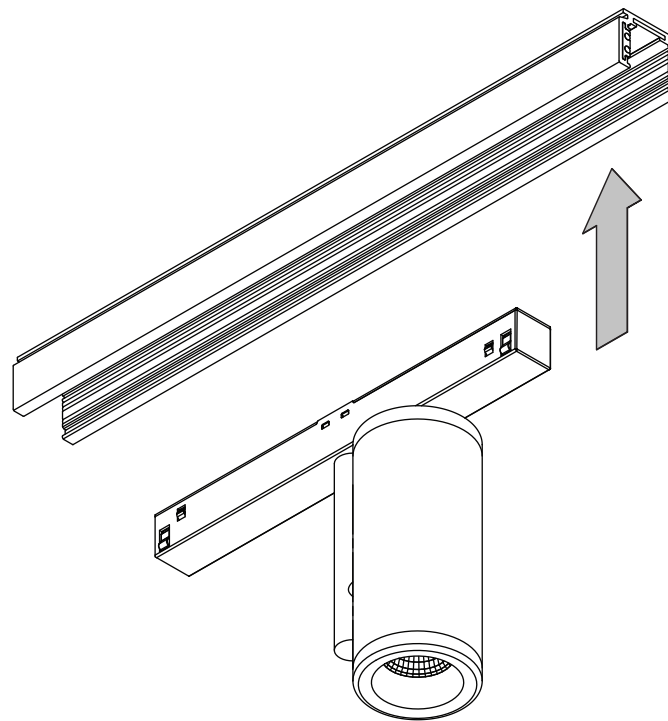

# Médard 42 Track 48V 1x

13430XXX 134330XX 134331XX

	Voltage (V)	Power (W)	
Warm Dim	48	6	
2700K & 3000K	48	8,1	

The light source contained in this luminaire shall only be replaced by the manufacturer or his service agent or a similar qualified person