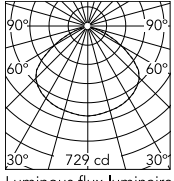

Physical

Colour	Rusty Brown
Length (mm)	900
Cord length (mm)	2700
Canopy dimension (mm)	86
Canopy width (mm)	172
Net weight (kg)	29
Package height (mm)	680
Package width (mm)	1120
Package length (mm)	1120
Package volume (m3)	0.85
IP internal	20

[Bim](#) ZIP

IP
20

Schematic light drawing

Beam Angle: 118°

h(m)	E(lx)	D(m)
1	729	3.36
2	182	6.72
3	81	10.08
4	46	13.44
5	29	16.79

Luminous flux luminaire
4210 lm

Photometric

Lighting type	Direct
Light distribution	Symmetric