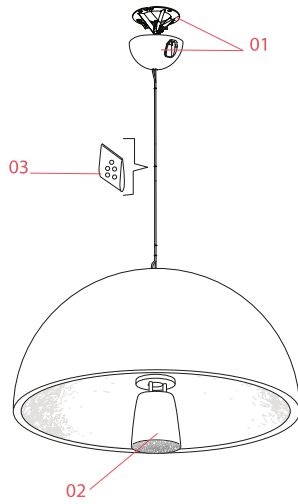

Spare Parts

01.	Rust ceiling rose assembly	RF6420247
02.	Glass diffuser assembly	RF6420100
03.	Kit of 5 or rings	RF05382

DOWNLOAD