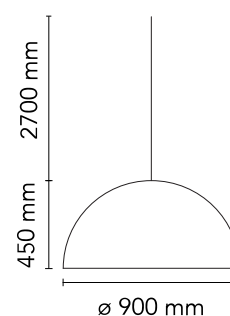

FLOS

F0002047 Rusty Brown

Skygarden 2

Designed by Marcel Wanders, 2007

Halogen - 205W

Suspension luminaire providing diffused lighting. Hemispherical, mechanically-processed cast plaster diffuser, painted white inside. Outer finish: rust, glossy black, glossy white or matte gold. Plaster diffuser support in die-cast aluminum alloy. Upper cable gland and blocking ring nut in black injection-molded PC. Shaped, adjustment screws. Transparent, injection-molded, upper and lower silicone shock absorbers. Lampholder and fixing support in PPS. Flashed and blown opal glass diffuser. Molded fixing ring nut in die-cast aluminum alloy with alodine plating. Frieze in photo-etched and mechanically drawn AISI 304 steel. Molded and galvanized steel ceiling attachment. Gray, injection-molded PC rose, painted the same color as the body.

Physical

Colour	Rusty Brown
Length (mm)	900
Cord length (mm)	2700
Canopy dimension (mm)	86
Canopy width (mm)	172
Net weight (kg)	29
Package height (mm)	680
Package width (mm)	1120
Package length (mm)	1120
Package volume (m3)	0.85
IP internal	20

[Bim](#) ZIP

IP
20

Schematic light drawing

Beam Angle: 118°

h(m)	E(lx)	D(m)
1	729	3.36
2	182	6.72
3	81	10.08
4	46	13.44
5	29	16.79

Luminous flux luminaire
4210 lm

Photometric

Lighting type	Direct
Light distribution	Symmetric