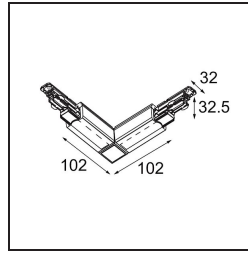

Date _____
Customer _____
Project _____
Type _____

Track connector inside 90° dali white

Specifications

Material	14210801
Lamp Included	No
Number of Light Sources	0
Input Voltage	230V
Electrical Class	I
IP Rating	20
Glow wire rating (°C)	960
Dimming Protocol	DALI
Indoor/Outdoor	Indoor
Adjustability	Not Applicable
Primary Colour & Primary Finish	White,
Gross weight (g)	182.0