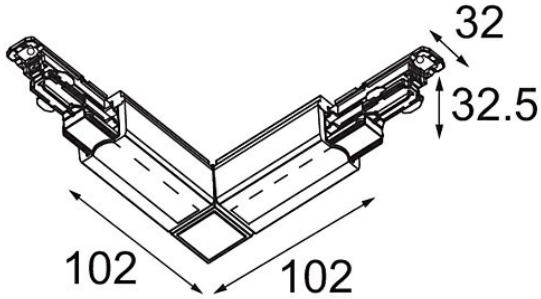

Date _____
Customer _____
Project _____
Type _____

Track connector inside 90° dali white

Specifications

Material	14210801
Lamp Included	No
Number of Light Sources	0
Input Voltage	230V
Electrical Class	I
IP Rating	20
Glow wire rating (°C)	960
Dimming Protocol	DALI
Indoor/Outdoor	Indoor
Adjustability	Not Applicable
Primary Colour & Primary Finish	White,
Gross weight (g)	182.0