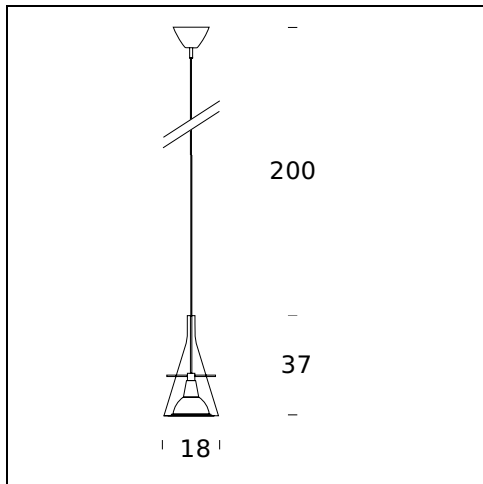

MODEL NAME: Flûte 1

CODE: 3337

DIMENSIONS: Ø 18x37 + 200 cm

MATERIALS: Glass, metal

BULB: 1x70W (HA) Eco Saver E27

POWER CORD: Transparent - Length 200 cm

CERTIFICATIONS AND SYMBOLS:

MODEL NAME: Flûte 1 Led

CODE: 4342

DIMENSIONS: Ø 18x37 + 200 cm

MATERIALS: Glass, metal

COLORS

- Black Chrome
- Brass
- Chrome
- Copper

BULB: 10W Led Line Voltage (2700 K, CRI 80, 1250 Lm)

POWER CORD: Transparent - Length 200 cm

CERTIFICATIONS AND SYMBOLS:

CODE: 4342/2

DIMENSIONS: Ø 18 - 80 + 180 cm

MATERIALS: Glass, metal

BULB: 2x10W Led Line Voltage (2700 K, CRI 80, 1250 Lm)

POWER CORD: Transparent - Length 200 cm

CERTIFICATIONS AND SYMBOLS:

MODEL NAME: Flûte 3

DIMENSIONS: Ø 18 - 130 + 180 cm

MATERIALS: Glass, metal

BULB: 3x10W Led Line Voltage (2700 K, CRI 80, 1250 Lm)

POWER CORD: Transparent - Length 200 cm

Subject to technical modifications and modifications to content