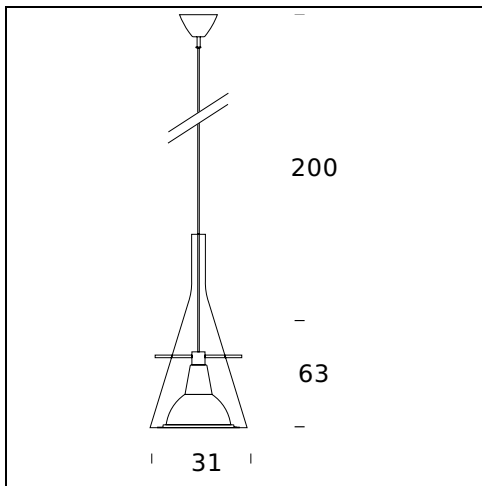

MODEL NAME: Flûte 1

CODE: 3337

DIMENSIONS: Ø 18x37 + 200 cm

MATERIALS: Glass, metal

BULB: 1x70W (HA) Eco Saver E27

POWER CORD: Transparent - Length 200 cm

CERTIFICATIONS AND SYMBOLS:

MODEL NAME: Flûte 1 Led

CODE: 4342

DIMENSIONS: Ø 18x37 + 200 cm

MATERIALS: Glass, metal

COLORS

- Black Chrome
- Brass
- Chrome
- Copper

BULB: 10W Led Line Voltage (2700 K, CRI 80, 1250 Lm)

POWER CORD: Transparent - Length 200 cm

CERTIFICATIONS AND SYMBOLS:

MODEL NAME: Flûte Magnum

CODE: 3337/1

DIMENSIONS: Ø 31x63 + 200 cm

MATERIALS: Glass, metal

BULB: 1x230W (HA) Eco Saver R7s/115

POWER CORD: Transparent - Length 200 cm

CERTIFICATIONS AND SYMBOLS:

CE IP20

DIMENSIONS: Ø 18 - 130 + 180 cm

MATERIALS: Glass, metal

BULB: 3x10W Led Line Voltage (2700 K, CRI 80, 1250 Lm)

POWER CORD: Transparent - Length 200 cm

Subject to technical modifications and modifications to content