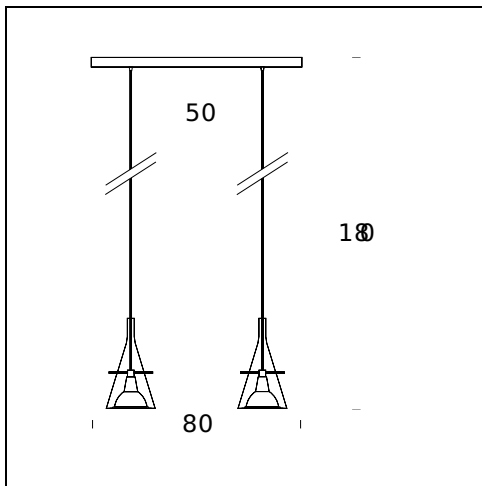

CODE: 4342

DIMENSIONS: Ø 18x37 + 200 cm

MATERIALS: Glass, metal

COLORS

- Black Chrome
- Brass
- Chrome
- Copper

BULB: 10W Led Line Voltage (2700 K, CRI 80, 1250 Lm)

POWER CORD: Transparent - Length 200 cm

CERTIFICATIONS AND SYMBOLS:

MODEL NAME: Flûte 2

CODE: 3337/2

DIMENSIONS: Ø 18 - 80 + 180 cm

MATERIALS: Glass, metal

BULB: 2x70W (HA) Eco Saver E27

POWER CORD: Transparent - Length 200 cm

CERTIFICATIONS AND SYMBOLS:

MODEL NAME: Flûte 2 Led

CODE: 4342/2

DIMENSIONS: Ø 18 - 80 + 180 cm

MATERIALS: Glass, metal

BULB: 2x10W Led Line Voltage (2700 K, CRI 80, 1250 Lm)

POWER CORD: Transparent - Length 200 cm

CERTIFICATIONS AND SYMBOLS:

MODEL NAME: Flûte 3

DIMENSIONS: Ø 18 - 130 + 180 cm

MATERIALS: Glass, metal

BULB: 3x10W Led Line Voltage (2700 K, CRI 80, 1250 Lm)

POWER CORD: Transparent - Length 200 cm

Subject to technical modifications and modifications to content