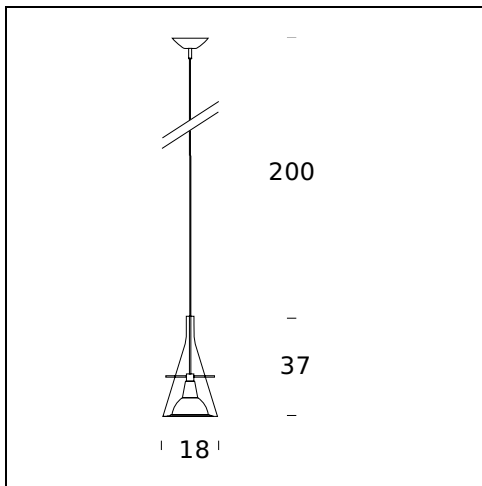

MODEL NAME: Flûte 1

CODE: 3337

DIMENSIONS: Ø 18x37 + 200 cm

MATERIALS: Glass, metal

BULB: 1x70W (HA) Eco Saver E27

POWER CORD: Transparent - Length 200 cm

CERTIFICATIONS AND SYMBOLS:

MODEL NAME: Flûte 1 Led

CODE: 4342

DIMENSIONS: Ø 18x37 + 200 cm

MATERIALS: Glass, metal

COLORS

- Black Chrome
- Brass
- Chrome
- Copper

BULB: 10W Led Line Voltage (2700 K, CRI 80, 1250 Lm)

POWER CORD: Transparent - Length 200 cm

CERTIFICATIONS AND SYMBOLS:

CODE: 4342/2

DIMENSIONS: Ø 18 - 80 + 180 cm

MATERIALS: Glass, metal

BULB: 2x10W Led Line Voltage (2700 K, CRI 80, 1250 Lm)

POWER CORD: Transparent - Length 200 cm

CERTIFICATIONS AND SYMBOLS:

MODEL NAME: Flûte 3

DIMENSIONS: Ø 18 - 130 + 180 cm

MATERIALS: Glass, metal

BULB: 3x10W Led Line Voltage (2700 K, CRI 80, 1250 Lm)

POWER CORD: Transparent - Length 200 cm

Subject to technical modifications and modifications to content