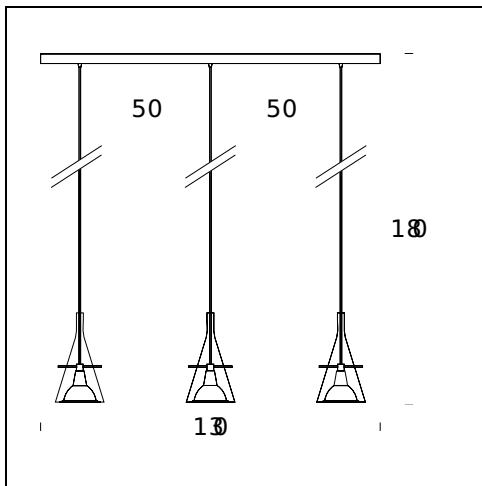

CODE: 4342

DIMENSIONS: Ø 18x37 + 200 cm

MATERIALS: Glass, metal

COLORS

- Black Chrome
- Brass
- Chrome
- Copper

BULB: 10W Led Line Voltage (2700 K, CRI 80, 1250 Lm)

POWER CORD: Transparent - Length 200 cm

CERTIFICATIONS AND SYMBOLS:

CODE: 4342/2

DIMENSIONS: Ø 18 - 80 + 180 cm

MATERIALS: Glass, metal

BULB: 2x10W Led Line Voltage (2700 K, CRI 80, 1250 Lm)

POWER CORD: Transparent - Length 200 cm

CERTIFICATIONS AND SYMBOLS:

MODEL NAME: Flûte 3

CODE: 3337/3

DIMENSIONS: Ø 18 - 130 + 180 cm

MATERIALS: Glass, metal

BULB: 3x70W (HA) Eco Saver E27

POWER CORD: Transparent - Length 180 cm

CERTIFICATIONS AND SYMBOLS:

MODEL NAME: Flûte 3 Led

CODE: 4342/3

DIMENSIONS: Ø 18 - 130 + 180 cm

MATERIALS: Glass, metal

BULB: 3x10W Led Line Voltage (2700 K, CRI 80, 1250 Lm)

POWER CORD: Transparent - Length 200 cm

Subject to technical modifications and modifications to content