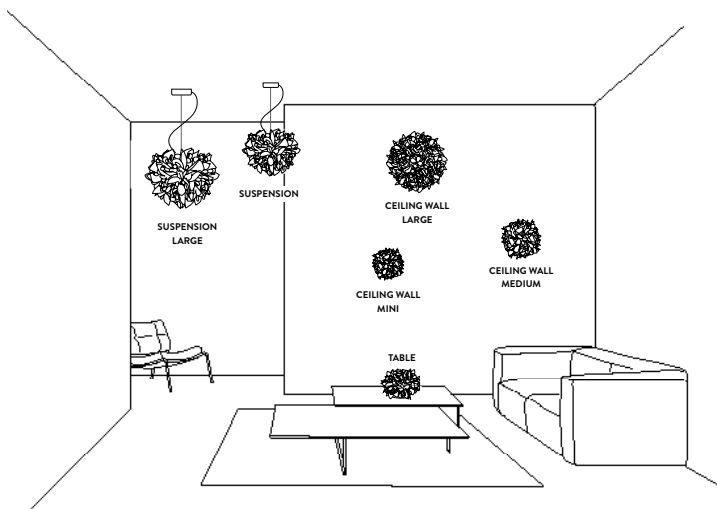

VELI CEILING / WALL FOLIAGE by Adriano Rachele

Compendium pages 294 / 418

PRODUCT	DIMENSIONS	COLOUR	CODE
CEILING / WALL LARGE Bulbs E26: 3 X 12W LED Filament Dimmable with: Dimmable bulbs Made of: Opalflex® With: Bayonet Mount Weight: net 2,8 - gross 5,7 lb Package: 21,7 x 22,4 x h 9,1 in	 75 cm (29-1/4") 22 cm 8 3/4"	FOLIAGE	VELCL00FLG00000000US LIGHT SOURCE: 37 cm 14-1/4"
CEILING / WALL MEDIUM Bulbs E26: 2 X 12W LED Filament Dimmable with: Dimmable bulbs Made of: Opalflex® With: MagneticSystem® Weight: net 2,8 - gross 5,7 lb Package: 21,7 x 22,4 x h 9,1 in	 54 cm (21") 16 cm 7- 1/2"	FOLIAGE	VELCM00FLG00000000US LIGHT SOURCE: 26 cm 10- 1/4"
CEILING / WALL MINI Bulbs E12: 2 X 6W LED Filament Dimmable with: Dimmable bulbs Made of: Opalflex® With: MagneticSystem® Weight: net 1,3 - gross 2,3 lb Package: 14,2 x 15 x h 5,9 in	 36 cm (14") 13 cm 5.11"	FOLIAGE	VELCS00FLG00000000US LIGHT SOURCE: 19 cm 7-1/4"

VELI FOLIAGE ENTIRE COLLECTION

VELI FOLIAGE ENTIRE COLLECTION