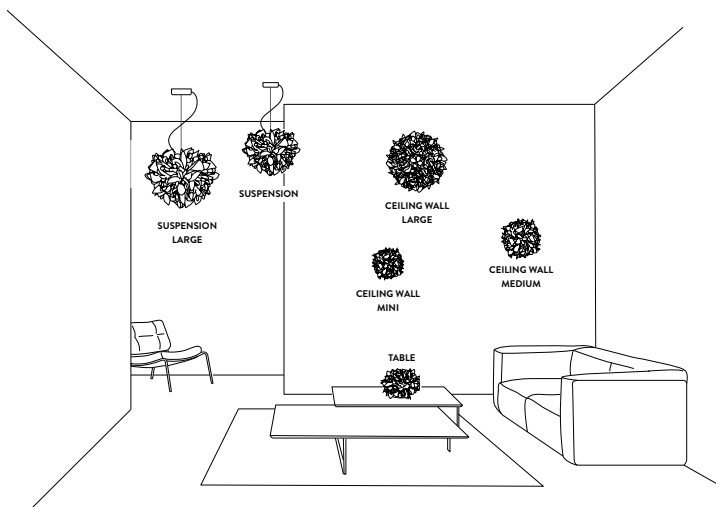

VELI FOLIAGE ENTIRE COLLECTION

VELI FOLIAGE ENTIRE COLLECTION

FOLIAGE

VELI CEILING / WALL FOLIAGE by Adriano Rachele

Compendium pages 294 / 418

PRODUCT	DIMENSIONS	COLOUR	CODE
CEILING / WALL LARGE Bulbs E26:  3 X 12W LED Filament Dimmable with: Dimmable bulbs Made of: Opalflex® With: Bayonet Mount Weight: net 2,8 - gross 5,7 lb Package: 21,7 x 22,4 x h 9,1 in	 <div style="display: flex; justify-content: space-around; align-items: center;"> <div style="text-align: center;"> <p>75 cm (29-1/4")</p> </div> <div style="text-align: center;"> <p>22 cm 8 3/4"</p> </div> </div>	 FOLIAGE	VELCL00FLG00000000US LIGHT SOURCE:  <div style="display: flex; align-items: center;"> <div style="writing-mode: vertical-rl; transform: rotate(180deg); margin-right: 5px;">37 cm</div> <div style="writing-mode: vertical-rl; transform: rotate(180deg); margin-right: 5px;">14-1/4"</div> </div>
CEILING / WALL MEDIUM Bulbs E26:  2 X 12W LED Filament Dimmable with: Dimmable bulbs Made of: Opalflex® With: MagneticSystem® Weight: net 2,8 - gross 5,7 lb Package: 21,7 x 22,4 x h 9,1 in	 <div style="display: flex; justify-content: space-around; align-items: center;"> <div style="text-align: center;"> <p>54 cm (21")</p> </div> <div style="text-align: center;"> <p>16 cm 7- 1/2"</p> </div> </div>	 FOLIAGE	VELCM00FLG00000000US LIGHT SOURCE:  <div style="display: flex; align-items: center;"> <div style="writing-mode: vertical-rl; transform: rotate(180deg); margin-right: 5px;">26 cm</div> <div style="writing-mode: vertical-rl; transform: rotate(180deg); margin-right: 5px;">10- 1/4"</div> </div>
CEILING / WALL MINI Bulbs E12:  2 X 6W LED Filament Dimmable with: Dimmable bulbs Made of: Opalflex® With: MagneticSystem® Weight: net 1,3 - gross 2,3 lb Package: 14,2 x 15 x h 5,9 in	 <div style="display: flex; justify-content: space-around; align-items: center;"> <div style="text-align: center;"> <p>36 cm (14")</p> </div> <div style="text-align: center;"> <p>13 cm 5.11"</p> </div> </div>	 FOLIAGE	VELCS00FLG00000000US LIGHT SOURCE:  <div style="display: flex; align-items: center;"> <div style="writing-mode: vertical-rl; transform: rotate(180deg); margin-right: 5px;">19 cm</div> <div style="writing-mode: vertical-rl; transform: rotate(180deg); margin-right: 5px;">7-1/4"</div> </div>