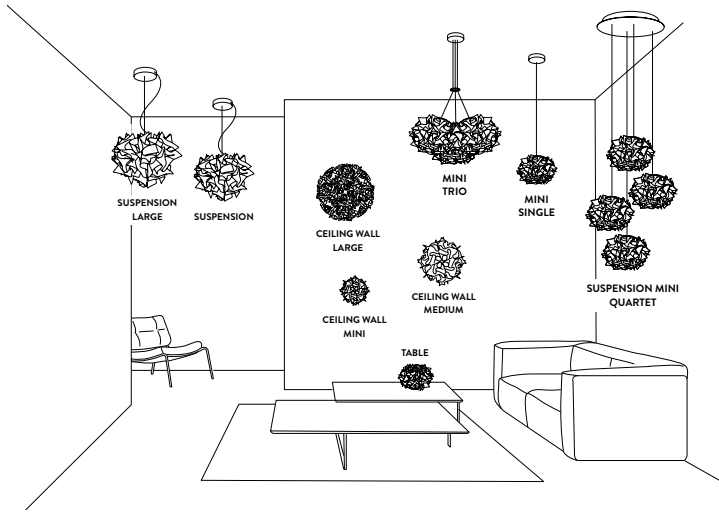

VELI ENTIRE COLLECTION

FINISHES