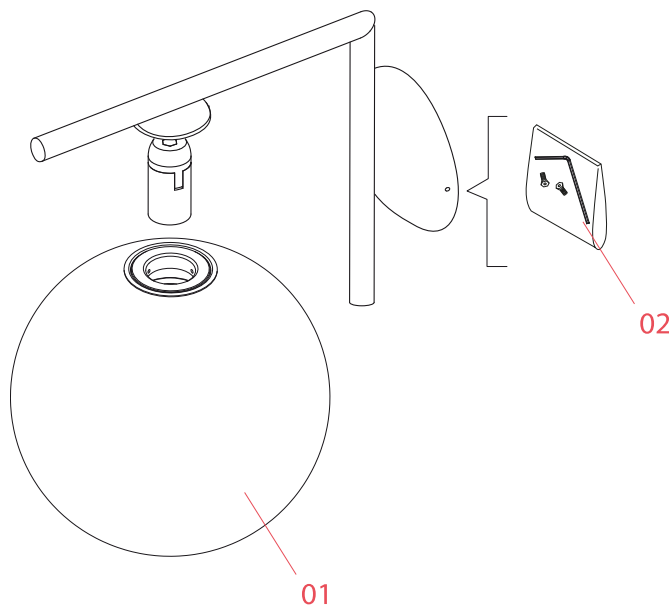

RF32767

LED Lamp 9W E14 220-240V
2700K T28

NOT INCLUDED

RF32768

LED Lamp 9W E14 220-240V
3000K T28

Spare Parts

- | | | |
|-----|---|-----------|
| 01. | IC Lights 1 diffuser for chrome version | F3136057 |
| 02. | Kit with screws and allen key | RF3160100 |