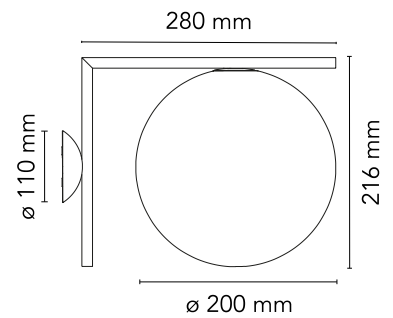

Are you a professional and your project needs consulting and support?

[BOOK AN APPOINTMENT](#)

Main specifications

Mounting	Ceiling and wall surface
Environments	Indoor dry location
Light Source Type	Bulb
Lamp category	Halogen
Lamp holders	E14
Ilcos	HSGS
Number of heads	1
Power (W)	60

Physical

Colour	Chrome
Length (mm)	200
Net weight (kg)	1.85
Package height (mm)	0
Package width (mm)	0
Package length (mm)	0
Package volume (m3)	0.04
IP internal	20

Download

[Mounting instructions](#)  PDF