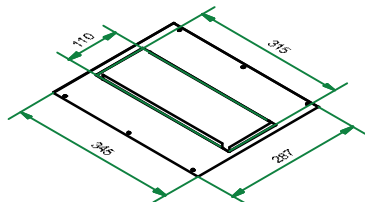

Mini multiple for smartrings 3x LED GE

Lamp type: LED

125260XX_125261XX_125262XX

Conbox has to be combined with gypkit !!!
10400330+10420330

Gypkit :10420330 Mini-multiple 3Lx gypkit

- zwart / black / noir / schwarz / negro / nero / черный
+ rood / red / rouge / rot / rojo / rosso / красный