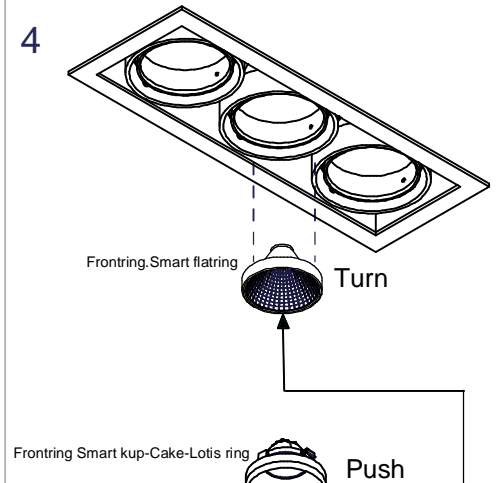

CAN BE USED WITH

10400330	Conbox 257x327x147x321	
10420330	Gypkit 345x287x315x110	
10212613	Color filter DIA 70 Red	Only for frontring Smart flat
10212614	Color filter DIA 70 Yellow	
10212616	Color filter DIA 70 Blue	
10212615	Color filter DIA 70 Green	
10212602	Honeycomb DIA 70	
12553002	Frontring Smart flat medium black	
12553006	Frontring Smart flat medium white struc	
12553102	Frontring Smart flat flood black	
12553109	Frontring Smart flat flood white struc	
12553202	Frontring Smart flat spot black	
12553209	Frontring Smart flat spot white struc	
12554202	Frontring Smart cake spot black	
12554209	Frontring Smart cake spot white struc	
12554002	Frontring Smart cake medium Black	
12554009	Frontring Smart cake medium WhStr	
12554102	Frontring Smart cake flood Black	
12554109	Frontring Smart cake flood WhStr	
12555202	Frontring Smart lotis spot black	
12555209	Frontring Smart lotis spot white struc	
12555002	Frontring Smart lotis medium Black	
12555009	Frontring Smart lotis medium WhStr	
12555102	Frontring Smart lotis flood Black	
12555109	Frontring Smart lotis flood WhStr	
12556202	Frontring Smart kup spot black	
12556206	Frontring Smart kup spot white struc	
12556002	Frontring Smart kup medium Black	
12556009	Frontring Smart kup medium WhStr	
12556102	Frontring Smart kup flood Black	
12556109	Frontring Smart kup flood WhStr