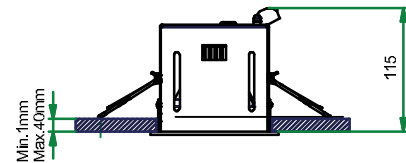

Mini multiple for smartrings 3x LED GE

Lamp type: LED

125260XX_125261XX_125262XX

Conbox has to be combined with gypkit !!!
10400330+10420330

Gypkit :10420330 Mini-multiple 3Lx gypkit

- zwart / black / noir / schwarz / negro / nero / черный
+ rood / red / rouge / rot / rojo / rosso / красный

350mA - min 49,5Vf - max 57,6Vf - 18,6W
500mA - min 51,3Vf - max 59,4Vf - 27,6W

TO BE USED WITH:

Drivers:
see driver matrix - latest version on website
www.supermodular.com or check sales contact

CAN BE USED WITH