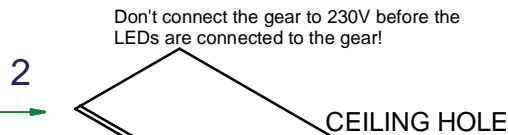

Mini multiple for smartrings 3x LED GE

Lamp type: LED

125260XX_125261XX_125262XX

Conbox has to be combined with gypkit !!!
10400330+10420330

Gypkit :10420330 Mini-multiple 3Lx gypkit

- zwart / black / noir / schwarz / negro / nero / черный
+ rood / red / rouge / rot / rojo / rosso / красный