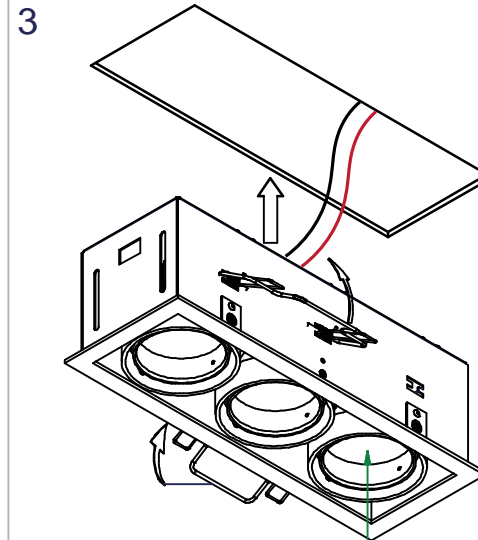

CAN BE USED WITH

10400330	Conbox 257x327x147x321	
10420330	Gypkit 345x287x315x110	
10212613	Color filter DIA 70 Red	Only for frontring Smart flat
10212614	Color filter DIA 70 Yellow	
10212616	Color filter DIA 70 Blue	
10212615	Color filter DIA 70 Green	
10212602	Honeycomb DIA 70	
12553002	Frontring Smart flat medium black	
12553006	Frontring Smart flat medium white struc	
12553102	Frontring Smart flat flood black	
12553109	Frontring Smart flat flood white struc	
12553202	Frontring Smart flat spot black	
12553209	Frontring Smart flat spot white struc	
12554202	Frontring Smart cake spot black	
12554209	Frontring Smart cake spot white struc	
12554002	Frontring Smart cake medium Black	
12554009	Frontring Smart cake medium WhStr	
12554102	Frontring Smart cake flood Black	
12554109	Frontring Smart cake flood WhStr	
12555202	Frontring Smart lotis spot black	
12555209	Frontring Smart lotis spot white struc	
12555002	Frontring Smart lotis medium Black	
12555009	Frontring Smart lotis medium WhStr	
12555102	Frontring Smart lotis flood Black	
12555109	Frontring Smart lotis flood WhStr	
12556202	Frontring Smart kup spot black	
12556206	Frontring Smart kup spot white struc	
12556002	Frontring Smart kup medium Black	
12556009	Frontring Smart kup medium WhStr	
12556102	Frontring Smart kup flood Black	
12556109	Frontring Smart kup flood WhStr