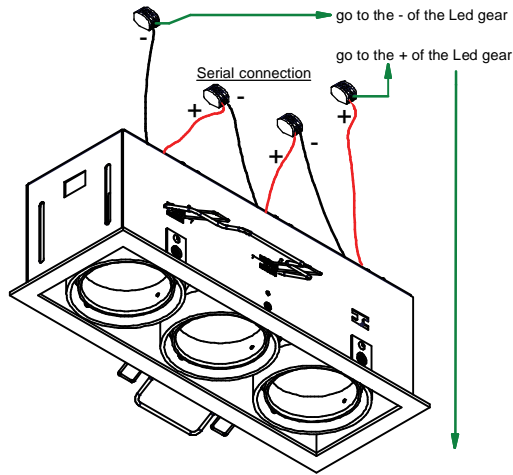

- zwart / black / noir / schwarz / negro / nero / черный
+ rood / red / rouge / rot / rojo / rosso / красный

350mA - min 49,5Vf - max 57,6Vf - 18,6W
500mA - min 51,3Vf - max 59,4Vf - 27,6W

TO BE USED WITH:

Drivers:
see driver matrix - latest version on website
www.supermodular.com or check sales contact