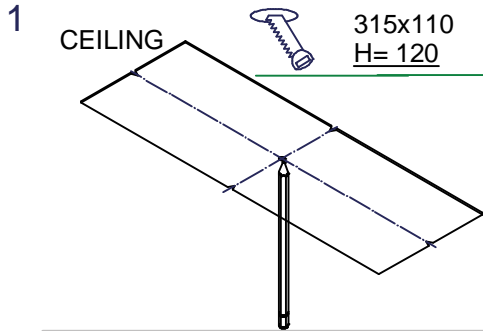

Mini multiple for smartrings 3x LED GE

Lamp type: LED

125260XX_125261XX_125262XX

Conbox has to be combined with gypkit !!!
10400330+10420330

Gypkit :10420330 Mini-multiple 3Lx gypkit

- zwart / black / noir / schwarz / negro / nero / черный
+ rood / red / rouge / rot / rojo / rosso / красный