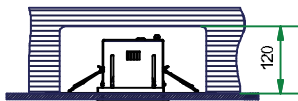

Mini multiple for smartrings 3x LED GE

Lamp type: LED

125260XX_125261XX_125262XX

Conbox has to be combined with gypkit !!!
10400330+10420330

Gypkit :10420330 Mini-multiple 3Lx gypkit

- zwart / black / noir / schwarz / negro / nero / черный
+ rood / red / rouge / rot / rojo / rosso / красный