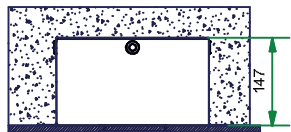

Mini multiple for smartrings 3x LED GE

Lamp type: LED

125260XX_125261XX_125262XX

Conbox has to be combined with gypkit !!!
10400330+10420330

Gypkit :10420330 Mini-multiple 3Lx gypkit

- zwart / black / noir / schwarz / negro / nero / черный
+ rood / red / rouge / rot / rojo / rosso / красный