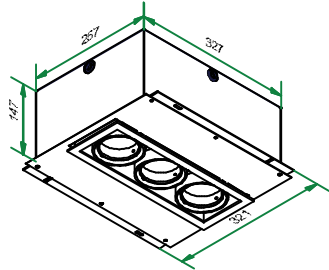

Mini multiple for smartrings 3x LED GE

Lamp type: LED

125260XX_125261XX_125262XX

Conbox has to be combined with gypkit !!!
10400330+10420330

Gypkit :10420330 Mini-multiple 3Lx gypkit

- zwart / black / noir / schwarz / negro / nero / черный
+ rood / red / rouge / rot / rojo / rosso / красный