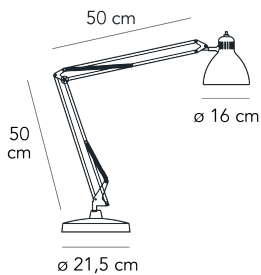

Table lamp with direct light not dimmable. Rotating on/off switch placed on the diffuser head. Adjustable base and body made of galvanized metal. Black power cable and plug. Plug-in power supply with interchangeable plugs (UK- USA- UE- CHN). Integrated led.