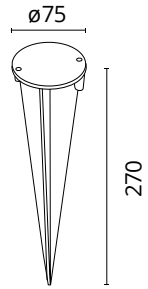

FLOS

■ F004Z060000 Black

Earth stick

To be mounted on poles with base.

Are you a professional and your project needs consulting and support?

[BOOK AN APPOINTMENT](#)

Main specifications

Environments	Outdoor wet location
Iicos	No

Physical

Colour	Black
Net weight (kg)	0.09

Download

[Mounting instructions](#)

Electrical

Emergency type	No
----------------	----