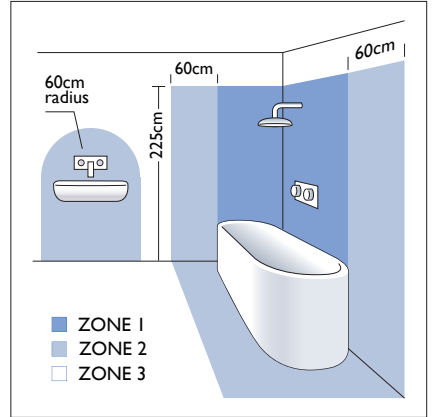

7011 Oscala 200

1 x 20w E27 CFL		excl.
--------------------	--	-------

Zone	3
------	----------

Astro Lighting Ltd.
 G2 River Way, Harlow
 CM20 2DP, Great Britain

T: +44 (0) 1279 427001
 F: +44 (0) 1279 427002
sales@astrolighting.co.uk
www.astrolighting.co.uk