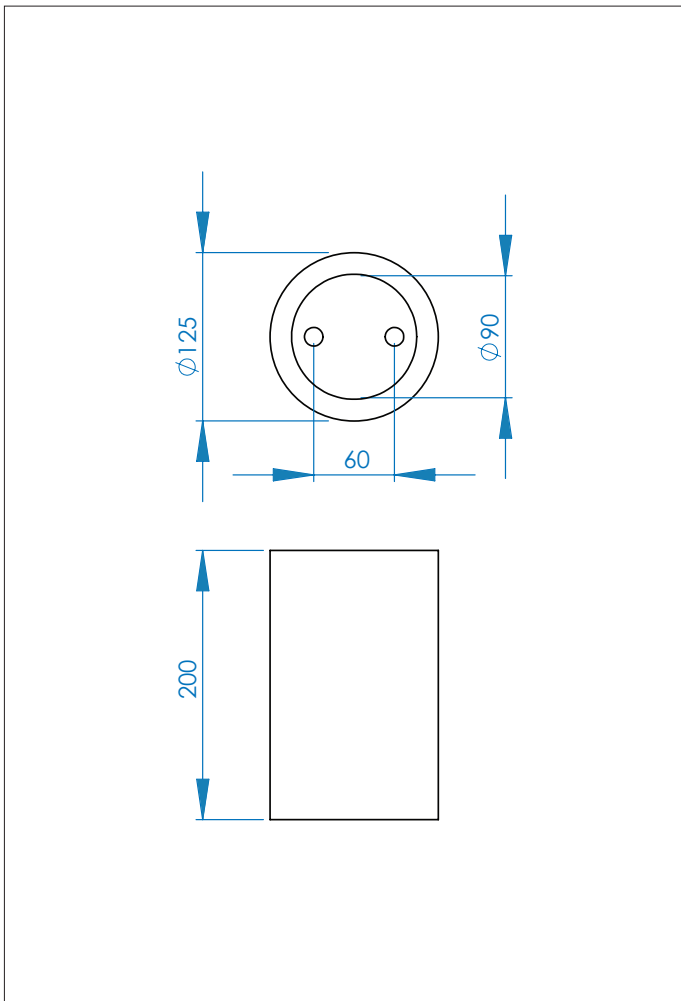

7011 Oscala 200

1 x 20w E27 CFL		excl.
--------------------	--	-------

Zone	3
------	----------

Astro Lighting Ltd.
 G2 River Way, Harlow
 CM20 2DP, Great Britain

T: +44 (0) 1279 427001
 F: +44 (0) 1279 427002
sales@astrolighting.co.uk
www.astrolighting.co.uk