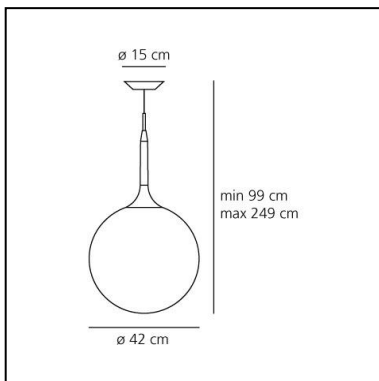

LUMINAIRE

- Watt: **21W**
- Voltage: **220V-240V**
- Delivered lumen output: **2218lm**
- Efficiency: **90%**
- Efficacy: **105.63lm/W**
- CRI: **80**

Notes

Adjustment of the luminous intensity only with dimmable bulbs.

DESCRIPTION

The spherical diffuser design is enhanced by a removable-fitting and tapering luminous stem, that makes a sweet transition from the strong diffuser light to the blind lamp structure area. Ceiling rose and stem in thermoplastic resin, blown glass diffuser.

FEATURES

- Product Code: **1051010A**
- Colour: **White**
- Installation: **Suspension**
- Material: **Blown glass, polycarbonate**
- Series: **Design Collection**
- Environment: **Indoor**
- Area contract: **Hospitality, Retail, Residential**
- Emission: **Diffused**
- design by: **Michele De Lucchi, Huub Ubbens**

DIMENSIONS

- Height: **990 mm**
- Diameter: **420 mm**
- Base Diameter: **150 mm**
- Max Height from ceiling: **2490 mm**
- Glow Wire Test: **750°**

SOURCES NOT INCLUDED

- Category: **LED RETROFIT**
- Number: **1**
- Socket: **E27**