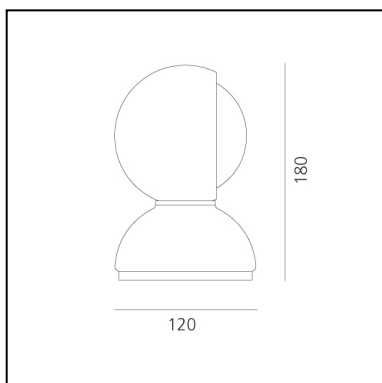

Eclisse White

Vico Magistretti

IP20   EAC  

LUMINAIRE

- Watt: **5W**
- Voltage: **220V-240V**
- Delivered lumen output: **170lm**

DESCRIPTION

Eclisse, designed by Vico Magistretti in 1965, won the Compasso d'Oro Award in 1967 and became an ambassador of Italian design worldwide. Eclisse is an avant-garde balance between form and function, design and utility. The concept's foundation lies in its functionality of adjusting the intensity of light through its rotating inner shade that "eclipses" the light source. In fact, with a fixed outer shell and a moveable inner shell the lamp can provide direct or diffuse light.

DIMENSIONS

- Height: **180 mm**
- Diameter: **120 mm**
- Base Diameter: **120 mm**
- Impact Resistance: **N/D**
- Glow Wire Test: **850°**

SOURCES NOT INCLUDED

- Category: **LED RETROFIT**
- Number: **1**
- Watt: **5W**
- Socket: **E14**