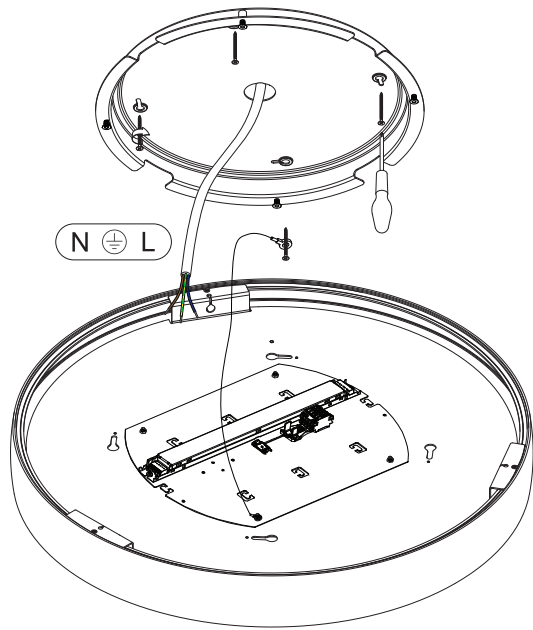

Flat moon 650 ceiling down LED Dali/PD

132923XX_132924XX_132925XX

Replace protective shield when broken.
The luminaire shall only be used complete with its protective shield.
Reference number: 1012135

The light source contained in this luminaire shall only be replaced by the manufacturer or his service agent or a similar qualified person