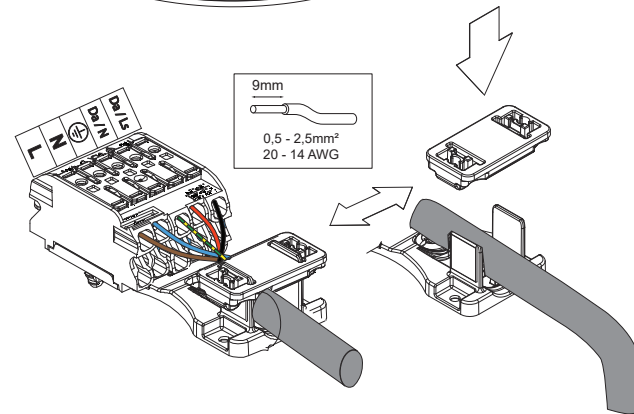

Flat moon 650 ceiling down LED Dali/PD

132923XX_132924XX_132925XX

Replace protective shield when broken.
The luminaire shall only be used complete with its protective shield.
Reference number: 1012135

The light source contained in this luminaire shall only be replaced by the manufacturer or his service agent or a similar qualified person