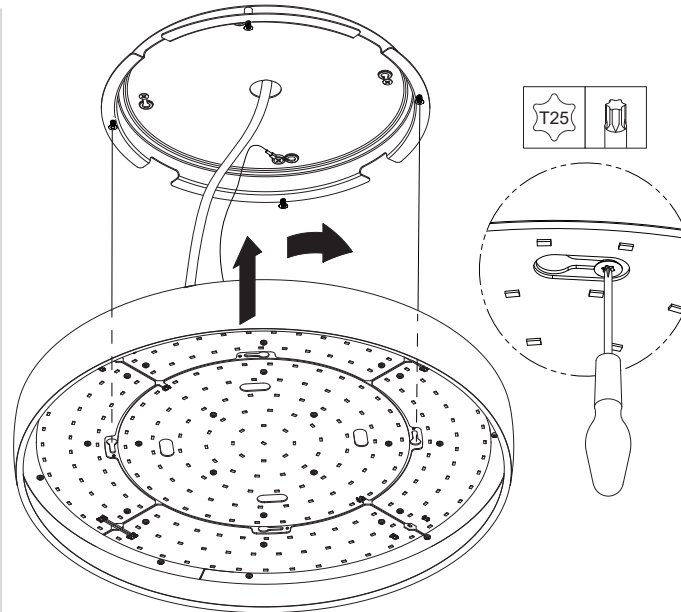

Flat moon 650 ceiling down LED Dali/PD

132923XX_132924XX_132925XX

Replace protective shield when broken.
The luminaire shall only be used complete with its protective shield.
Reference number: 1012135

The light source contained in this luminaire shall only be replaced by the manufacturer or his service agent or a similar qualified person