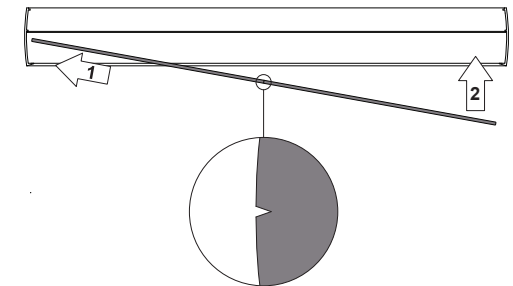

Flat moon 650 ceiling down LED Dali/PD

132923XX_132924XX_132925XX

Replace protective shield when broken.
The luminaire shall only be used complete with its protective shield.
Reference number: 1012135

The light source contained in this luminaire shall only be replaced by the manufacturer or his service agent or a similar qualified person