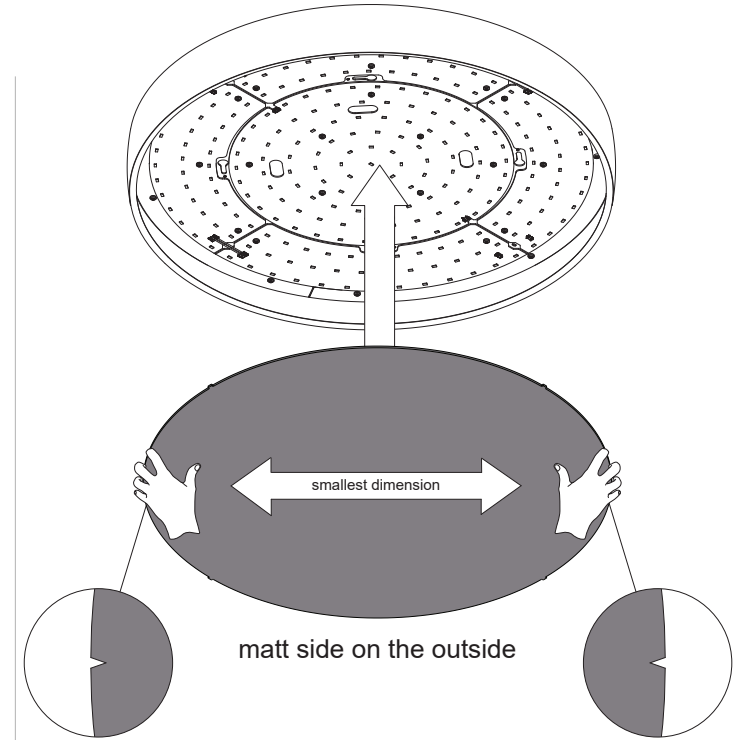

Flat moon 650 ceiling down LED Dali/PD

132923XX_132924XX_132925XX

Replace protective shield when broken.
The luminaire shall only be used complete with its protective shield.
Reference number: 1012135

The light source contained in this luminaire shall only be replaced by the manufacturer or his service agent or a similar qualified person