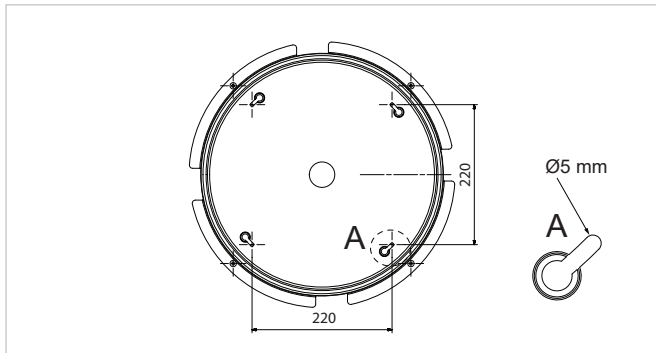

Flat moon 650 ceiling down LED Dali/PD

132923XX_132924XX_132925XX

Replace protective shield when broken.
The luminaire shall only be used complete with its protective shield.
Reference number: 1012135

The light source contained in this luminaire shall only be replaced by the manufacturer or his service agent or a similar qualified person