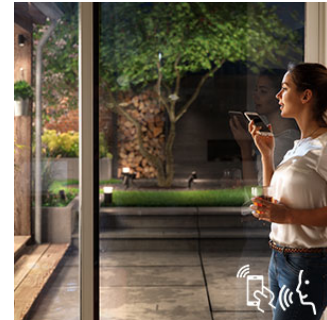

Control it your way

Connect your Philips Hue lights with the Bridge and start discovering the endless possibilities. Control your lights from your smartphone or tablet via the Philips Hue app, or add the indoor switches to your system to change your lights. Set timers, notifications, alarms, and more for the full Philips Hue experience. Philips Hue even works with Amazon Alexa, Apple Homekit and the Google Assistant to allow you to control your lights with your voice.