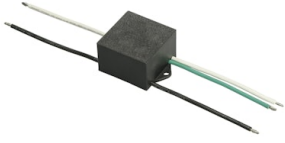

FLOS

F015E32A006 Grey

Mile Wall 2 Washer Down

NEW

Designed by Antonio Citterio

LED - Power LED - 6.4W - 471lm - 3000K - CRI> 80

LED light source included. Integrated 220-240V ON/OFF and 1-10V or DALI dimmable electrical power. Equipped with double cable gland for electrical connection.

Are you a professional and your project needs consulting and support?

BOOK AN APPOINTMENT

Main specifications

Mounting	Wall
Environments	Outdoor wet location
LED type	Power LED
Lamp category	LED
Number of heads	1
Power (W)	6.4
System flux (lm)	471

3D [↓ ZIP](#)

[↓ ZIP](#) Bim

Schematic light drawing

Beam Angle: 52°

h(m)	E(lx)	D(m)
1	127	3.53
2	32	7.06
3	14	10.59
4	8	14.12
5	5	17.66

Photometric

Lighting type	Direct
Light distribution	Asymmetric
CCT (K)	3000
CRI>	80

Replaceable (LED only) light source by a professional

Replaceable control gear by a professional

Accessories & Power Supply

OPTIONAL
Accessory

F990E00A000

S.P.D. (SURGE PROTECTION
DEVICE)