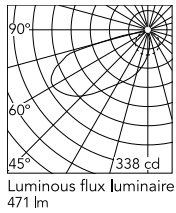

Physical

Colour	Grey
Orientation	Fixed
Net weight (kg)	0.8
IP internal	65

Download

Mounting instructions [↓ ZIP](#)

Photometric Files

LDT / IES [↓ ZIP](#)

Technical Drawings

2D [↓ ZIP](#)

3D [↓ ZIP](#)

[↓ ZIP](#) Bim

Schematic light drawing

Beam Angle: 52°

h(m)	E(lx)	D(m)
1	127	3.53
2	32	7.06
3	14	10.59
4	8	14.12
5	5	17.66

Photometric

Lighting type	Direct
Light distribution	Asymmetric
CCT (K)	3000
CRI>	80