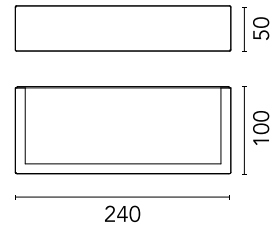

FLOS

F015E32A006 Grey

Mile Wall 2 Washer Down

NEW

Designed by Antonio Citterio

LED - Power LED - 6.4W - 471lm - 3000K - CRI> 80

LED light source included. Integrated 220-240V ON/OFF and 1-10V or DALI dimmable electrical power. Equipped with double cable gland for electrical connection.

Are you a professional and your project needs consulting and support?

BOOK AN APPOINTMENT

Main specifications

Mounting	Wall
Environments	Outdoor wet location
LED type	Power LED
Lamp category	LED
Number of heads	1
Power (W)	6.4
System flux (lm)	471

Physical

Colour	Grey
Orientation	Fixed
Net weight (kg)	0.8
IP internal	65

Download

Mounting instructions [↓ ZIP](#)

Photometric Files

LDT / IES [↓ ZIP](#)

Technical Drawings

2D [↓ ZIP](#)

3D [↓ ZIP](#)

[↓ ZIP](#) Bim

Schematic light drawing

Beam Angle: 52°

h(m)	E(lx)	D(m)
1	127	3.53
2	32	7.06
3	14	10.59
4	8	14.12
5	5	17.66

Photometric

Lighting type	Direct
Light distribution	Asymmetric
CCT (K)	3000
CRI>	80