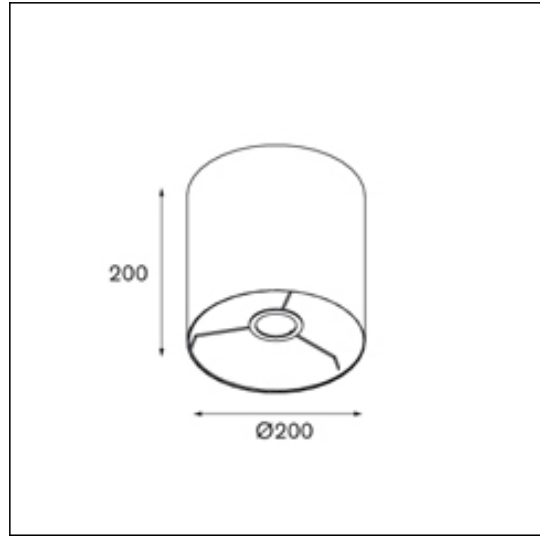

DATA SHEET

Minimal shade medium - black

article nr
10203802

colour
black

lamp
0x 0 0 0W

light output ratio

reflector
not applicable

gear / transfo
0