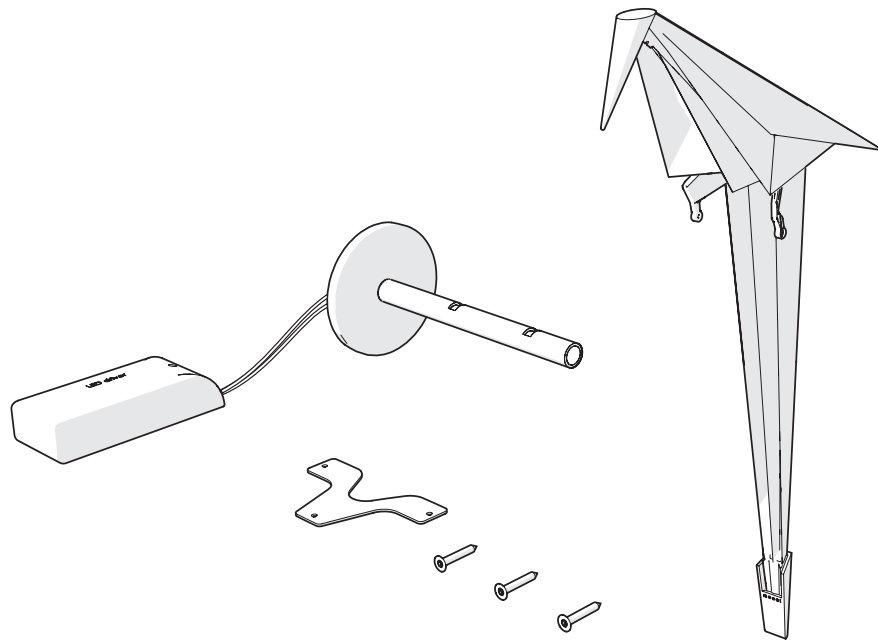

m o o o i[®]
Perch Wall Lamp Recessed

visit www.moooi.com for more information about the collection

m o o o i

Perch Wall Lamp Recessed

CAUTION! HANDLE THIS PRODUCT WITH CARE.

1

NOT INCLUDED

1x

1x

1x

1x

1x

Ø 53mm - 56mm

1x

2

220V