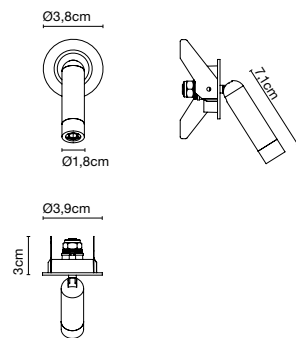

Ledtube

Daniel López

marset

Ledtube mini

Ledtube mini spot

Range of positions

The Ledtube mini offers a new size to fill the gap: the same design but smaller and more compact while maintaining the proportions of the original.

Ledtube mini

LED 3,6W 700mA 2700K
CRI90
Light source - 132lm
(included)

Ledtube mini spot

LED 3,6W 700mA 2700K
CRI90
Light source - 132lm
(included)

Optics

Injected aluminium structure and a frontal piece of transparent polycarbonate. Honeycomb grill to avoid glare. Incorporated switch to turn the lamp on when opened and off when folded away, except in the spot version.