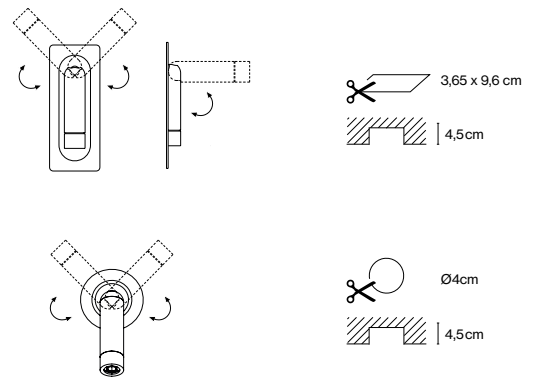

Ledtube

Daniel López

marset

Ledtube mini

Ledtube mini spot

Range of positions

The Ledtube mini offers a new size to fill the gap: the same design but smaller and more compact while maintaining the proportions of the original.

Ledtube mini

LED 3,6W 700mA 2700K
CRI90
Light source - 132lm
(included)

Ledtube mini spot

LED 3,6W 700mA 2700K
CRI90
Light source - 132lm
(included)

Optics

Injected aluminium structure and a frontal piece of transparent polycarbonate. Honeycomb grill to avoid glare. Incorporated switch to turn the lamp on when opened and off when folded away, except in the spot version.