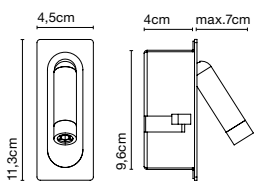

Ledtube

Daniel López

marset

Ledtube mini

Ledtube mini spot

Range of positions

The Ledtube mini offers a new size to fill the gap: the same design but smaller and more compact while maintaining the proportions of the original.

Ledtube mini

LED 3,6W 700mA 2700K
CRI90
Light source - 132lm
(included)

Ledtube mini spot

LED 3,6W 700mA 2700K
CRI90
Light source - 132lm
(included)

Optics

Injected aluminium structure and a frontal piece of transparent polycarbonate. Honeycomb grill to avoid glare. Incorporated switch to turn the lamp on when opened and off when folded away, except in the spot version.