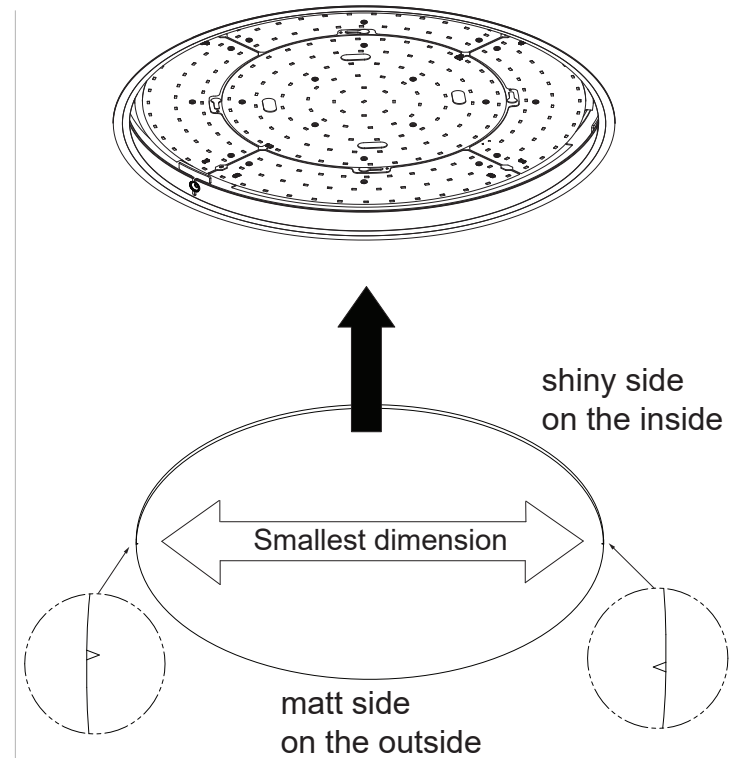

Flat moon 670 recessed LED Dali /PD

132823XX_132824XX_132825XX

Replace protective shield when broken. The luminaire shall only be used complete with its protective shield. Reference number: 1012135
 The light source contained in this luminaire shall only be replaced by the manufacturer or his service agent or a similar qualified person