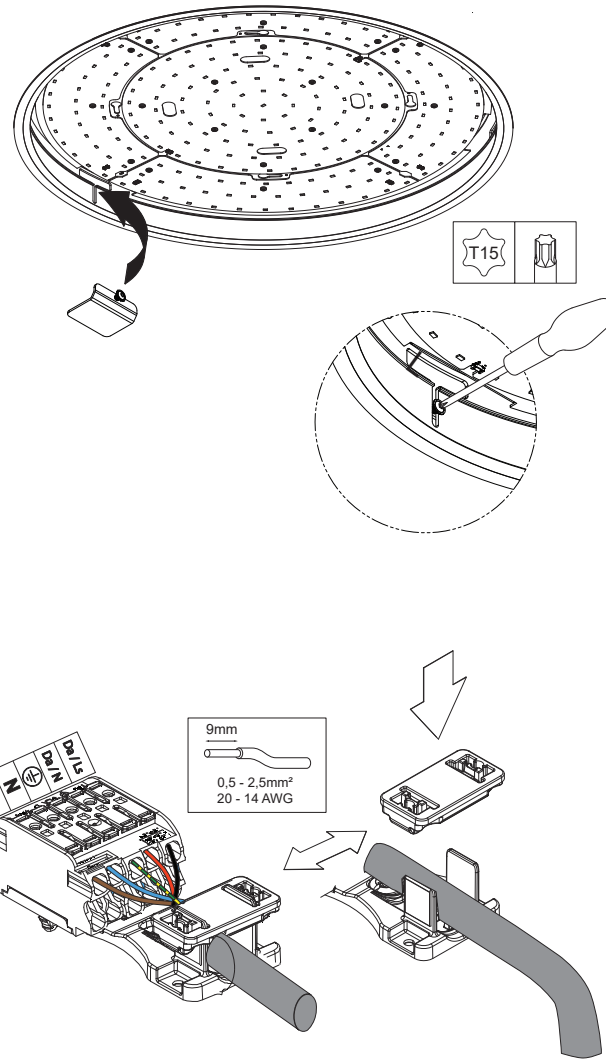

Flat moon 670 recessed LED Dali /PD

132823XX_132824XX_132825XX

Replace protective shield when broken. The luminaire shall only be used complete with its protective shield. Reference number: 1012135
 The light source contained in this luminaire shall only be replaced by the manufacturer or his service agent or a similar qualified person

CAN BE USED WITH
 13289200 FlatMn prismatic diffuser 650/670
 13289300 FlatMn ice prismatic diffuser 650/670

220-230V 50-60Hz DALI PUSH IP 20 NO UV / IR