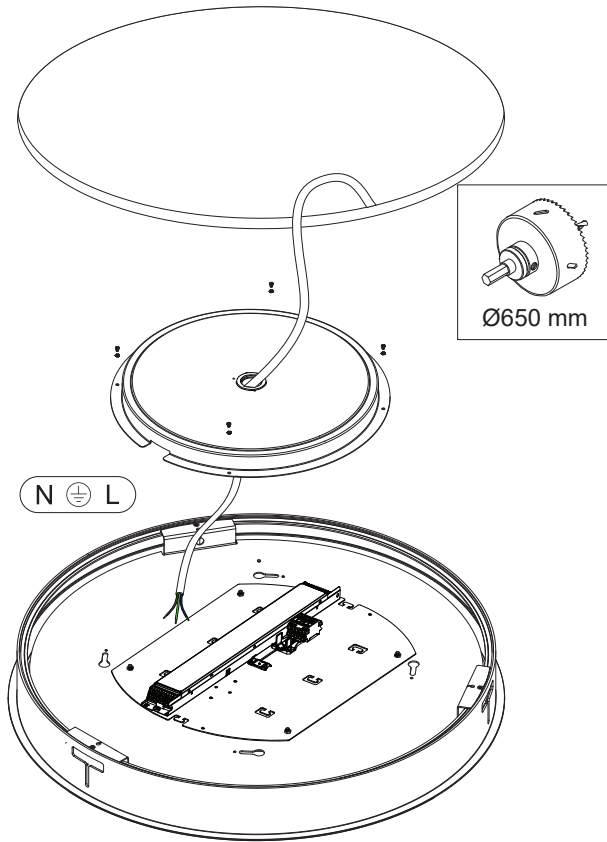

Flat moon 670 recessed LED Dali /PD

132823XX_132824XX_132825XX

Replace protective shield when broken. The luminaire shall only be used complete with its protective shield. Reference number: 1012135
 The light source contained in this luminaire shall only be replaced by the manufacturer or his service agent or a similar qualified person

CAN BE USED WITH
 13289200 FlatMn prismatic diffuser 650/670
 13289300 FlatMn ice prismatic diffuser 650/670

220-230V 50-60Hz DALI PUSH IP 20 NO UV / IR