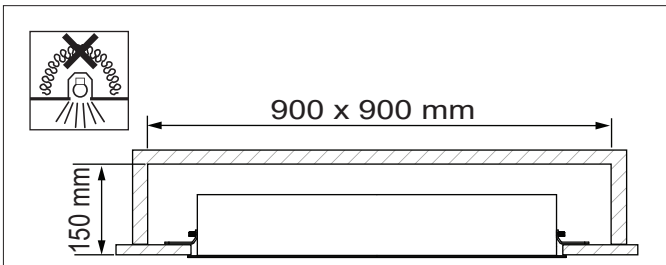

Flat moon 670 recessed LED Dali /PD

132823XX_132824XX_132825XX

Replace protective shield when broken. The luminaire shall only be used complete with its protective shield. Reference number: 1012135
 The light source contained in this luminaire shall only be replaced by the manufacturer or his service agent or a similar qualified person

CAN BE USED WITH
 13289200 FlatMn prismatic diffuser 650/670
 13289300 FlatMn ice prismatic diffuser 650/670

220-230V 50-60Hz DALI PUSH IP 20 NO UV / IR