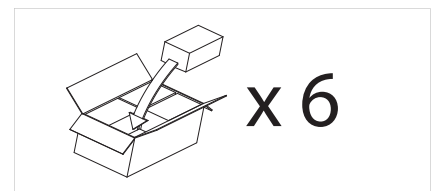

7051 Leo switched

108 x 30 x 60mm

1 x 3w LED		incl.
------------	--	-------

3000K	Luxeon LED
-------	------------

LED Driver		incl.
------------	--	-------

Zone	3
------	----------

Astro Lighting Ltd.
G2 River Way, Harlow
CM20 2DP, Great Britain