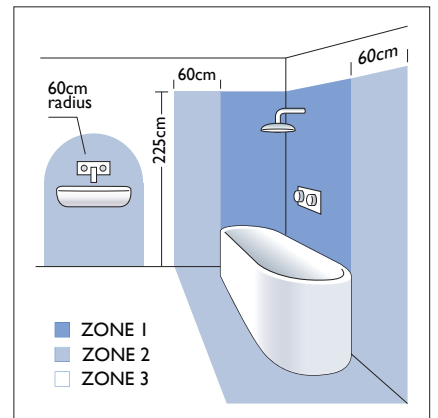

7051 Leo switched

108 x 30 x 60mm

1 x 3w LED		incl.
------------	--	-------

3000K	Luxeon LED
-------	------------

LED Driver		incl.
------------	--	-------

Zone	3
------	----------

Astro Lighting Ltd.
G2 River Way, Harlow
CM20 2DP, Great Britain