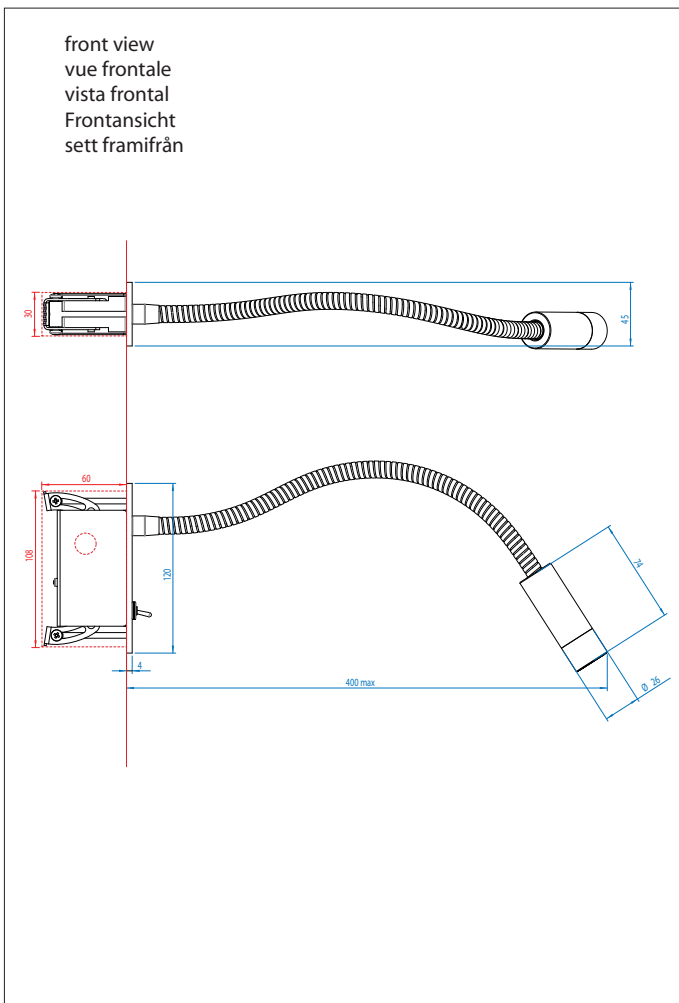

7051 Leo switched

108 x 30 x 60mm

1 x 3w LED		incl.
------------	--	-------

3000K	Luxeon LED
-------	------------

LED Driver		incl.
------------	--	-------

Zone	3
------	----------

Astro Lighting Ltd.
G2 River Way, Harlow
CM20 2DP, Great Britain