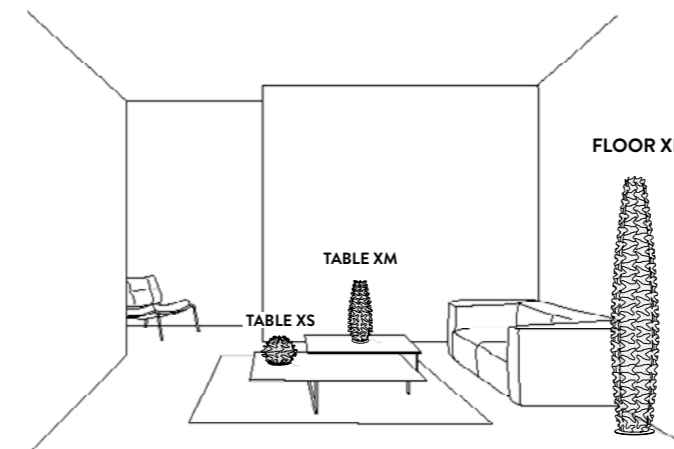

CACTUS PRISMA ENTIRE COLLECTION

FINISHES