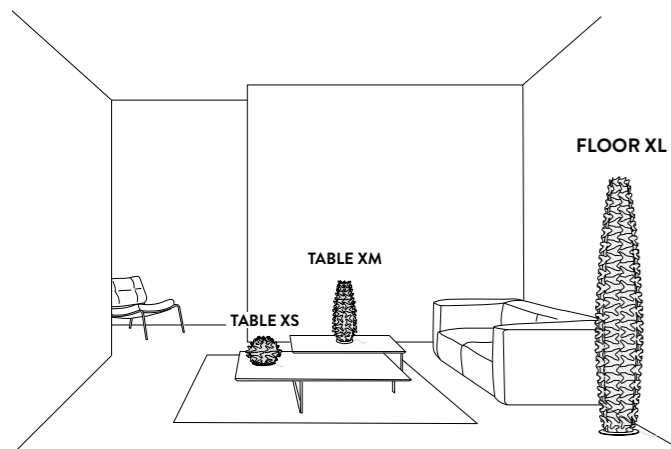

CACTUS PRISMA

design by Adriano Rachele Compendium pages 498 / 388

PRODUCT / PRODOTTO	DIMENSIONS / MISURE	COLOUR / COLORE	CODE / CODICE
FLOOR LAMP XL Bulbs E27: 2 X 12W LED Filament Made of: Lentiflex® / Stainless Steel base With: Dimmer Weight: net Kg 3,13 - gross Kg 6,7 Package: 44 x 45 x h. 157 cm	155 cm (61") 28 cm (11")	☐ PRISMA	CACFXL0PRS00000000EU
TABLE LAMP XM Bulbs E14: 1 X 6W LED Filament Made of: Lentiflex® / Stainless Steel base Weight: net Kg 1,03 - gross Kg 2 Package: 25 x 24 x h. 41 cm	41 cm (16-1/4") 16,5 (6-1/2")	☐ PRISMA	CACTXM0PRS00000000EU
TABLE LAMP XS Bulbs E14: 1 X 6W LED Filament Made of: Lentiflex® / Stainless Steel base Weight: net Kg 0,98 - gross Kg 1,2 Package: 28 x 28 x h. 25 cm	21 cm (8-1/4") 25 cm (9-3/4")	☐ PRISMA	CACTXS0PRS00000000EU

CACTUS PRISMA ENTIRE COLLECTION

FINISHES