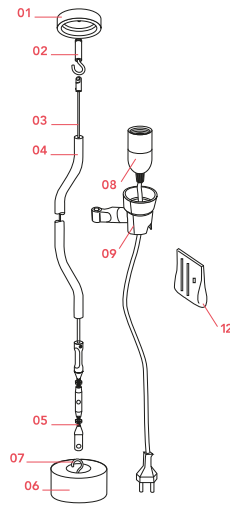

FLOS

 F5400035 Red

Parentesi

Designed by Achille Castiglioni and Pio Manzu, 1971

Halogen - 150W

Lamp providing direct light. Lamp moves vertically via sliding of a painted or nickel-plated shaped steel tube on a ceiling-to-floor steel cable (4000 mm long). Fixture head made of injection-molded black elastomer housing a switch. Length of power cord from lamp-holder 4000 mm. Net weight 3 kg.

Physical

Colour	Red
Length (mm)	110
Cord length (mm)	4000
Canopy dimension (mm)	20
Canopy width (mm)	64
Net weight (kg)	3.2
Package height (mm)	90
Package width (mm)	150
Package length (mm)	610
Package volume (m3)	0.01
IP internal	20

Accessories & Power Supply

OPTIONAL

F5500035

Parentesi Element

Bulbs

NOT INCLUDED

RF35355

LED Lamp 13W E27 220-240V
2700K R125

NOT INCLUDED

RF32366

LED Lamp 12W E27 220-240V
2700K R125

Spare Parts

01.	Complete red rose	RF5400135
02.	Anchor hook screw	RF06745
03.	Parentesi 4m steel cable	RF01442
03.	Parentesi 6m steel cable	RF01444
04.	Red tube	RF02601
05.	Parentesi inox turnbuckle & grub screw	RF01438
06.	Base for Parentesi & Pasentesi D	RF5601600
07.	Hook + nut	RF06747
08.	Parentesi switch assembly	RF04633
09.	Parentesi rubber support	RF06068
12.	Kit wire ties and screw	RF5600200