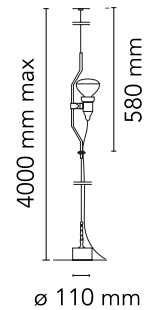

FLOS

 F5400035 Red

Parentesi

Designed by Achille Castiglioni and Pio Manzu, 1971

Halogen - 150W

Lamp providing direct light. Lamp moves vertically via sliding of a painted or nickel-plated shaped steel tube on a ceiling-to-floor steel cable (4000 mm long). Fixture head made of injection-molded black elastomer housing a switch. Length of power cord from lamp-holder 4000 mm. Net weight 3 kg.

Are you a professional and your project needs consulting and support?

[BOOK AN APPOINTMENT](#)

Main specifications

EAN	8059607020289
Mounting	Suspension
Environments	Indoor dry location
Light Source Type	Bulb
Lamp category	Halogen
Lamp holders	E27
Ilcos	HSGSR
Number of heads	1
Power (W)	150

Physical

Colour	Red
Length (mm)	110
Cord length (mm)	4000
Canopy dimension (mm)	20
Canopy width (mm)	64
Net weight (kg)	3.2
Package height (mm)	90
Package width (mm)	150
Package length (mm)	610
Package volume (m3)	0.01
IP internal	20