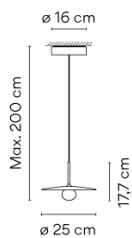

5770

Design By Lievore Altherr

Tempo pendant lamps are a design by Lievore Altherr. Suspended from the cable, the blown glass diffuser offers subtle nuances of transparency and translucency. All models of the Tempo collection incorporate LED lighting.

Model Sheet

Optional : Extra cable length
Min. quantity, upcharge and extra lead time apply [EN]

Finish	58 Off-white RAL 7044
	18 Graphite ADAPTA RF 9913 WX
	37 Terra Red NCS S 4040-Y70R
LED temperature color	2700 K / 3000 K / 4000 K
Dimming	DALI / 1-10V PUSH / CASAMBI
Installation type	Built-in XS / Remote Micro / Surface Free Wire / Surface Canopy

Materials	LED support: Aluminum Diffuser: Blown-glass Ceiling rose: Steel
Light source	1 x LED 4W 350mA
LED	CR>90 440.81 lm 110 2700 K / 3000 K / 4000 K
Driver	Constant Current 350 110~240 V V 50~60 Hz HZ