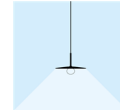

Lighting effect

General Lighting

Lamp for general lighting that equally distributes the light in all directions.

Photometric Data

Efficiency	54.76 lm/W
Coordinate System	CG
Total Flux	301.62 lm
Maximum Value	235.37 cd