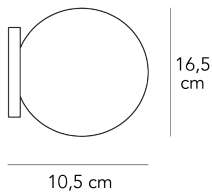

Wall/ceiling lamp with diffused and dimmable light. Galvanized metal frame. Diffuser made of opal-glass with satin-finish. Bulb not included.

MADE IN
IT

DIMMER
Dimmable

CERTIFICATIONS
CE

COLOR

MATERIAL DESCRIPTION
glass, galvanized metal