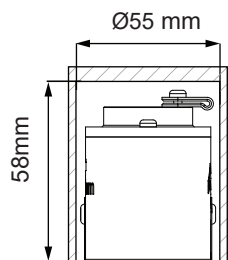

Smart 48 IP LED GE

128610XX - 128611XX - 128612XX
 128710XX - 128711XX - 128712XX
 128810XX - 128811XX - 128812XX

Lamptype:LED

1

Ø44mm
 (gips/gypsum/gypse/gips/yeso/gesso/rinc)
 Ø46mm
 (hout/wood/bois/Holz/madera/legno/древесины)

2

350mA - min 2,5Vf - max 3Vf - 0,95W
 500mA - min 2,5Vf - max 3Vf - 1,38W

Serial connection

3

Twist counterclockwise to put through hole then twist clockwise to fixate

4

- Drivers: see driver matrix - latest version on website www.supermodular.com or check sales contact