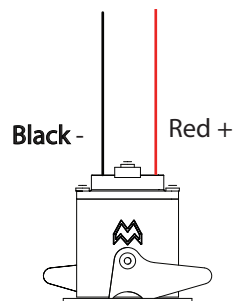

Smart 48 IP LED GE

128610XX - 128611XX - 128612XX
 128710XX - 128711XX - 128712XX
 128810XX - 128811XX - 128812XX

Lamptype:LED

1

Ø44mm
 (gips/gypsum/gypse/gips/yeso/gesso/rinc)
 Ø46mm
 (hout/wood/bois/Holz/madera/legno/древесины)

2

350mA - min 2,5Vf - max 3Vf - 0,95W
 500mA - min 2,5Vf - max 3Vf - 1,38W

Serial connection

3

Twist counterclockwise to put through hole then twist clockwise to fixate

4

- Drivers: see driver matrix - latest version on website www.supermodular.com or check sales contact