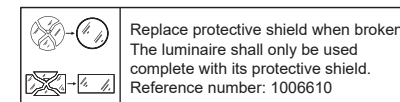

2

350mA - min 2,5Vf - max 3Vf - 0,95W
 500mA - min 2,5Vf - max 3Vf - 1,38W

Serial connection

3

Twist counterclockwise to put through hole then twist clockwise to fixate

4

- Drivers: see driver matrix - latest version on website www.supermodular.com or check sales contact