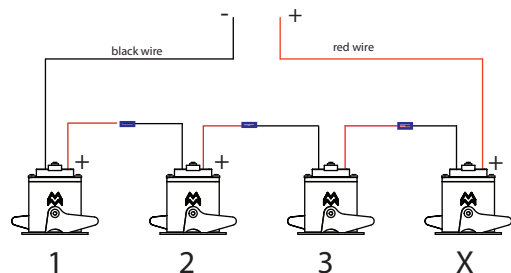

Smart 48 IP LED GE

128610XX - 128611XX - 128612XX
 128710XX - 128711XX - 128712XX
 128810XX - 128811XX - 128812XX

Lamptype:LED

1

Ø44mm
 (gips/gypsum/gypse/gips/yeso/gesso/rinc)
 Ø46mm
 (hout/wood/bois/Holz/madera/legno/древесины)

2

350mA - min 2,5Vf - max 3Vf - 0,95W
 500mA - min 2,5Vf - max 3Vf - 1,38W

Serial connection

3

Twist counterclockwise to put through hole then twist clockwise to fixate

4

- Drivers: see driver matrix - latest version on website www.supermodular.com or check sales contact

CAN BE USED WITH

-Surface Tubed: 129000XX
 -Gypkit: 12290730
 -Conbox: 10889530