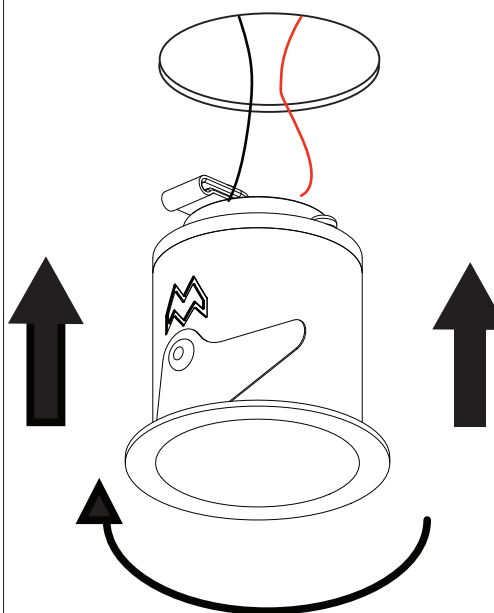

2

350mA - min 2,5Vf - max 3Vf - 0,95W
 500mA - min 2,5Vf - max 3Vf - 1,38W

Serial connection

3

Twist counterclockwise to put through hole then twist clockwise to fixate

4

- Drivers: see driver matrix - latest version on website www.supermodular.com or check sales contact

CAN BE USED WITH

-Surface Tubed: 129000XX
 -Gypkit: 12290730
 -Conbox: 10889530