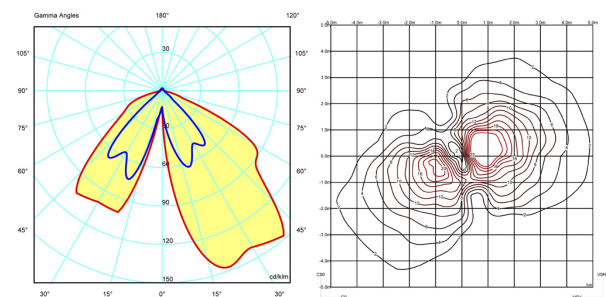

Reduced-height outdoor lamp to shade light on the ground.

Photometric data

Certificates