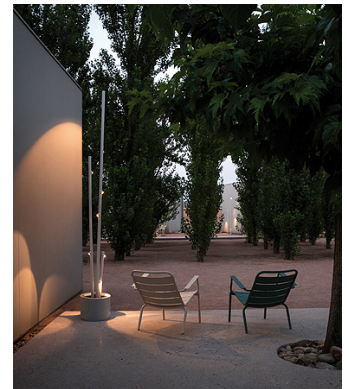

BAMBOO

Design by Antoni Arola & Enric Rodríguez.

VIBIA
LIGHT IS CREATION

Reference

4812.

Application

Outdoor lamps

Installation type

Built-in

Description

Bamboo is a recessed outdoor lamp with three arms. Available in three finishes – khaki, stainless steel and off-white – that make it possible to camouflage and integrate it into the landscape, with the added surprise that it produces light. Designed by Antoni Arola & Enric Rodríguez.

Diffuser

Methacrylate diffuser

Materials

Cane: Resin + fiberglass
Diffuser: Methacrylate

Finish

4812-07 Matt Khaki lacquer (RAL 7006)

4812-54 Matt oxide lacquer (RAL 8017)

4812-58 Off-white matt lacquer (Pantone Warm Gray 2 U)

Sketch

Electrical characteristics

9 x LED2, 1W 700mA

Total 20.7 W

Led 2700K CRI >80 1794 lm 95 lm/W

Fixture: 420 lm 22 lm/W

Driver included: CC - Constant Current 700 mA 100-240V 50/60Hz

Electronic dimming NO DIM

Physical characteristics

4 Box / 0.49 x 0.49 x 0.35 m. / Vol. 0.1854 m³ /

Gross weight 21.6 kg. / Net weight 19.4 kg.

Installation and assembly

Please, see the installation manual

Light distribution

Ground lighting

Reduced-height outdoor lamp to shade light on the ground.

Photometric data

Certificates