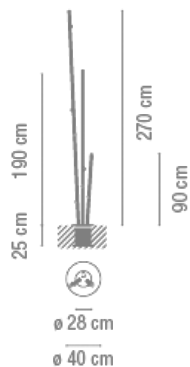

Sketch

Electrical characteristics

9 x LED2, 1W 700mA

Total 20.7 W

Led 2700K CRI >80 1794 lm 95 lm/W

Fixture: 420 lm 22 lm/W

Driver included: CC - Constant Current 700 mA 100-240V 50/60Hz

Electronic dimming NO DIM

Physical characteristics

4 Box / 0.49 x 0.49 x 0.35 m. / Vol. 0.1854 m³ /

Gross weight 21.6 kg. / Net weight 19.4 kg.

Installation and assembly

Please, see the installation manual

Light distribution

Ground lighting