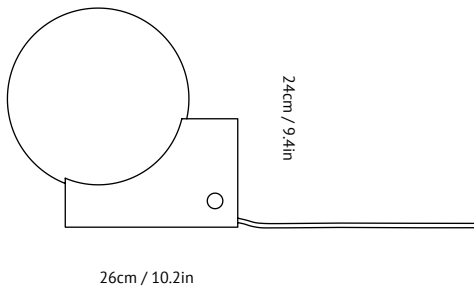

# JOURNEY SHY1

BY **SIGNE HYTTE**  
2018

<b>Product category</b>	Table and wall lamp
<b>Production process</b>	The lamp shade is made from mouth blown opal glass and the base is made from laser cut and precision welded steel.
<b>Environment</b>	Indoor
<b>Material</b>	Mouth-blown satinized opal glass and steel
<b>Dimensions (cm/in)</b>	L: 26cm/10.2in, W: 18cm/7in, H: 24cm/9.4in
<b>Weight (kg)</b>	1,6 Kg
<b>Colours</b>	Mirror, Black, Clay
<b>Voltage (V)</b>	230-240V 50HZ.
<b>Light source performance &amp; quality</b>	Light output: 480 lumen Lument/watt: 100 lumen/watt CRI: +85 Color temperature (Kelvin): Dim-to-warm technology - 2200-2800K
<b>Light source &amp; Energy efficiency class</b>	4,8 Watt LED The luminaire is compatible with bulbs of the energy classes: A++ - A. The built-in LEDs cannot be changed in this luminaire.
<b>Dimmability</b>	The light intensity can be controlled by the dimmer knob on the base of the lamp.
<b>Approximate LED life-time</b>	50.000 hours
<b>Certifications</b>	CE, IP20, Class II
<b>Cord length (cm/in)</b>	200cm/78.7in
<b>Cleaning instructions</b>	Clean with soft dry cloth. Always switch off the electricity supply before cleaning.
<b>Package dimensions (cm/in)</b>	L: 30.5cm/12.00in, W: 25.5cm/10.03in, H: 30cm/12.00in

26cm / 10.2in

18cm / 7in

**PRODUCT**

**COLOUR**

**Black**

**Clay**

**Mirror**