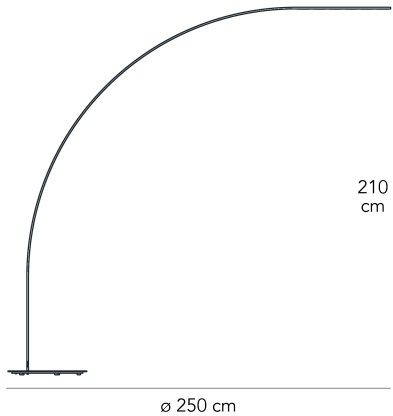

MADE IN

IT

MATERIAL DESCRIPTION

metal

ALIMENTATION CABLE

Black

COLOR DESCRIPTION SKU

white

DIMMER

Dimmer included

GROUP TENSION

Integrated Led

CERTIFICATIONS

ENERGY CLASS

A++ >> A

COLOR

RECOMMENDED SOURCE

LED 170x18W (2300K, CRI>85, 1105Lm)

SKU

F414330200BIWL