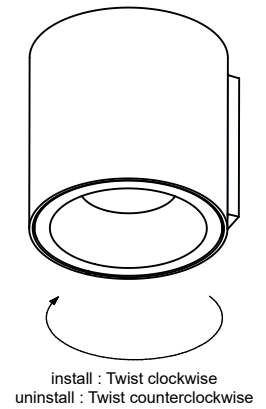

SmartCake82 GU10 GE for tube/box

124202XX

USE ONLY WITH :
PHILIPS GU10 MASTERLED

ONLY TO BE USED WITH ALL SMART 82
TUBES & SURFACE BOXES !
NOT SMART SURF TUBED 82 SMALL LED GE