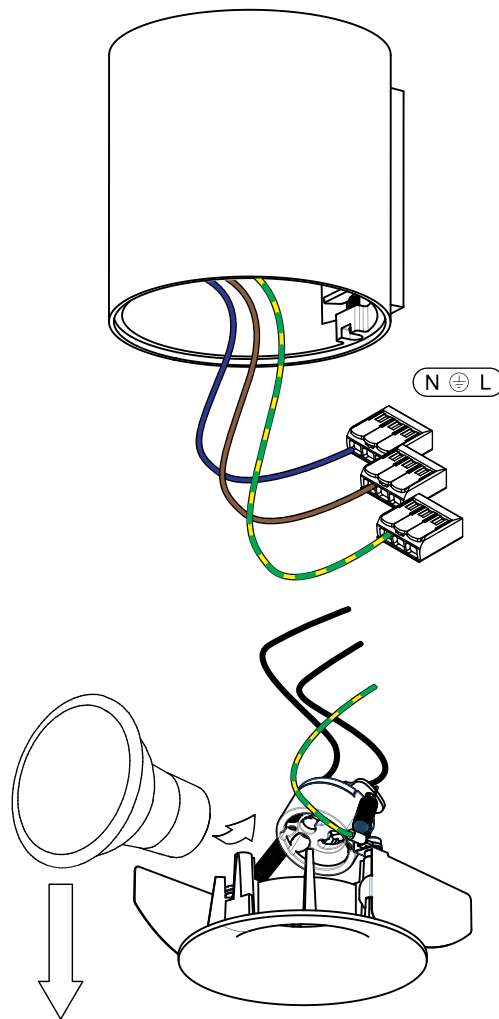

SmartCake82 GU10 GE for tube/box

124202XX

USE ONLY WITH :
PHILIPS GU10 MASTERLED

ONLY TO BE USED WITH ALL SMART 82
TUBES & SURFACE BOXES !
NOT SMART SURF TUBED 82 SMALL LED GE