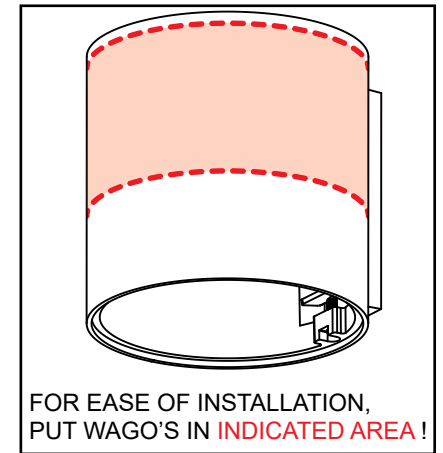

SmartCake82 GU10 GE for tube/box

124202XX

USE ONLY WITH :
PHILIPS GU10 MASTERLED

ONLY TO BE USED WITH ALL SMART 82
TUBES & SURFACE BOXES !
NOT SMART SURF TUBED 82 SMALL LED GE