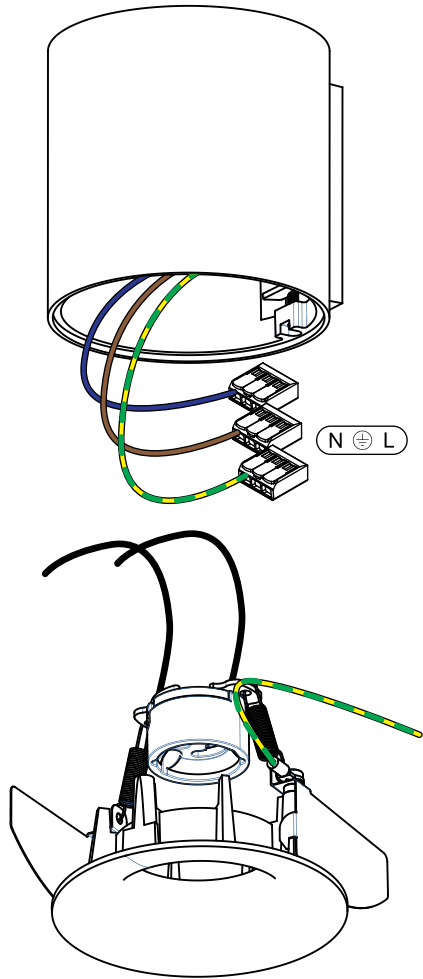

SmartCake82 GU10 GE for tube/box

124202XX

USE ONLY WITH :
PHILIPS GU10 MASTERLED

ONLY TO BE USED WITH ALL SMART 82
TUBES & SURFACE BOXES !
NOT SMART SURF TUBED 82 SMALL LED GE