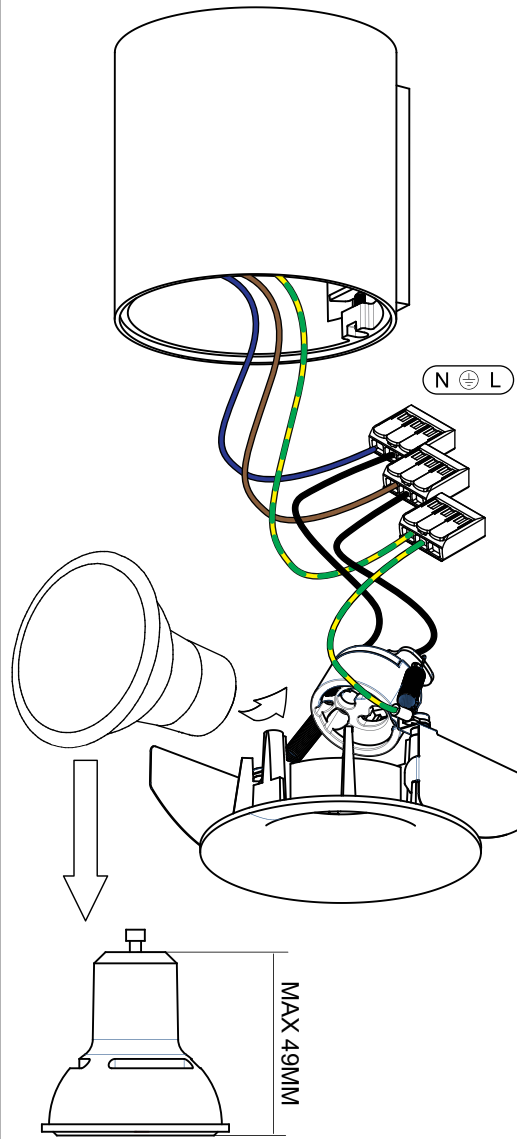

SmartCake82 GU10 GE for tube/box

124202XX

USE ONLY WITH :
PHILIPS GU10 MASTERLED

ONLY TO BE USED WITH ALL SMART 82
TUBES & SURFACE BOXES !
NOT SMART SURF TUBED 82 SMALL LED GE