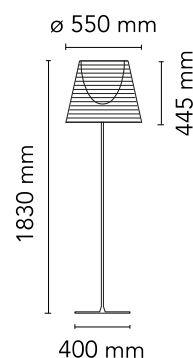

FLOS

F6301000 Transparent

KTribe Floor 3

Designed by Philippe Starck, 2007

Halogen - 250W

Floor lamp providing diffused lighting. Base, rod support and diffuser support in die-cast, polished and chrome-plated Zamak alloy. Galvanized P04 steel base cover. Injectionmolded PC (polycarbonate) opal inner diffuser and support for the lamp-holder. Outer diffusers in transparent or fumée PMMA (polymethylmethacrylate), and silver or bronze on the inner surface, by vacuum aluminum coating. Injection-molded PC (polycarbonate) upper ring, completely transparent or transparent diffuser and silver diffuser) or transparent brown for the outer bronze diffuser. On the cable there is the electronic dimmer which allows the regulation of light brightness.

Are you a professional and your project needs consulting and support?

[BOOK AN APPOINTMENT](#)

Main specifications

Mounting	Floor
Environments	Indoor dry location
Light Source Type	Bulb
Lamp category	Halogen
Lamp holders	E27
Iicos	HSGS
Number of heads	1
Power (W)	250

Physical

Colour	Transparent
Length (mm)	550
Net weight (kg)	16
Package height (mm)	0
Package width (mm)	0
Package length (mm)	0
Package volume (m3)	0.73
IP internal	20

Download

[Mounting instructions](#)  PDF