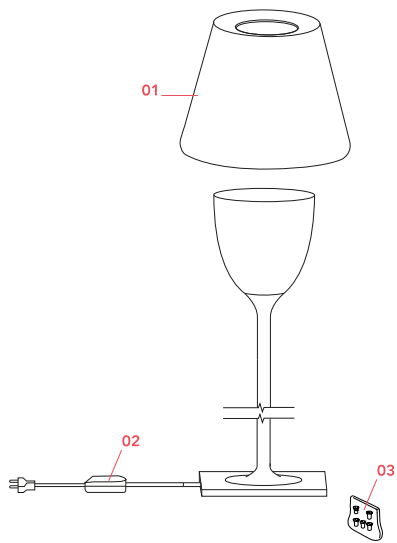

FLOS

F6301000 Transparent

KTribe Floor 3

Designed by Philippe Starck, 2007

Halogen - 250W

Floor lamp providing diffused lighting. Base, rod support and diffuser support in die-cast, polished and chrome-plated Zamak alloy. Galvanized P04 steel base cover. Injectionmolded PC (polycarbonate) opal inner diffuser and support for the lamp-holder. Outer diffusers in transparent or fumée PMMA (polymethylmethacrylate), and silver or bronze on the inner surface, by vacuum aluminum coating. Injection-molded PC (polycarbonate) upper ring, completely transparent or transparent diffuser and silver diffuser) or transparent brown for the outer bronze diffuser. On the cable there is the electronic dimmer which allows the regulation of light brightness.

RF26998

LED 21W E27 2450lm 3000K
DIMMER

NOT INCLUDED

RF30429

LED Opal Lamp E27 21W 2700K
A65 Dimmable

Spare Parts

- | | | |
|-----|--|-----------|
| 01. | Ktribe Floor 3 transparent diffuser assembly | F6298000 |
| 02. | Led rondo' dimmer 220/240v 40-250w 4-100w | RF28045 |
| 03. | Kit of 5 white feed pads for base | RF3020100 |