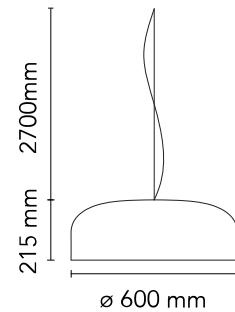

### Physical

Colour	Green
Length (mm)	600
Cord length (mm)	2700
Canopy dimension (mm)	36
Canopy width (mm)	146
Net weight (kg)	4.5
Package height (mm)	310
Package width (mm)	710
Package length (mm)	710
Package volume (m3)	0.16
IP internal	20