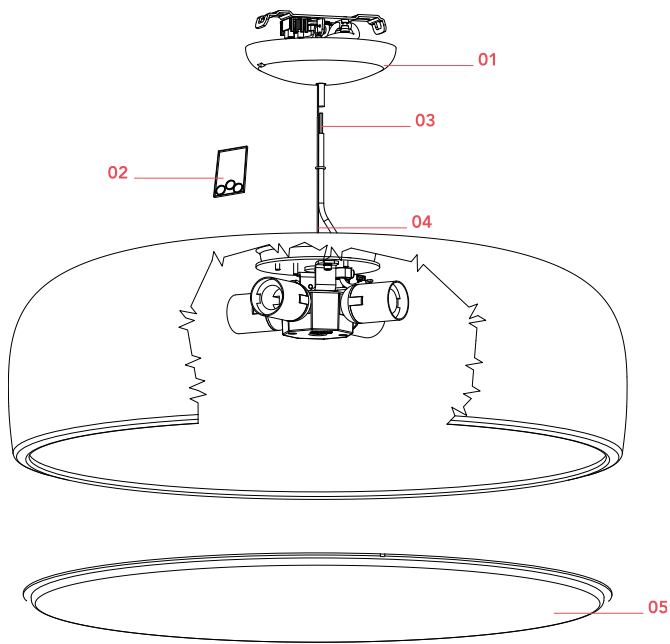

Spare Parts

01.	Green rose assembly	RF1367039
02.	Kit of 5 or rings	RF05382
03.	Wiring 2,7m FEP/PVC 3x0,75 Transparent	RF29907
04.	3 mt steel cable ø1,2 with 19 winded wires	RF29665
05.	Methacrylate diffuser	RF19022

DOWNLOAD