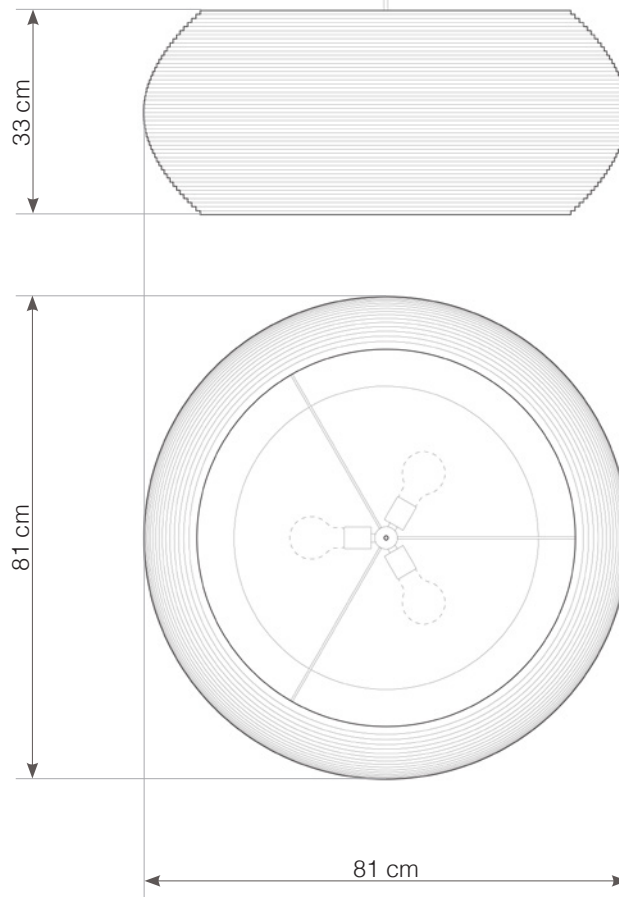

+31 (0)20 820 8990 | amsterdam@graypants.com | graypants.com
keizersgracht 241, 1016 EA amsterdam, the netherlands

Ohio32

3x 100W maximum incandescent
E27 socket | 230V 50Hz | Class I

For use with dimmable incandescent bulbs. Also compatible with CFL bulbs or dimmable LED bulbs of equivalent wattage.

compressed air recommended cleaning

use in dry location only

designed to recycle

hardwired cord set + ceiling canopy

INCLUDES A TWO-METER WHITE FABRIC CORD AND A GRAY POWDER COATED STEEL CANOPY. ○●
FIVE-METER CORDS ARE AVAILABLE FOR AN ADDITIONAL CHARGE.