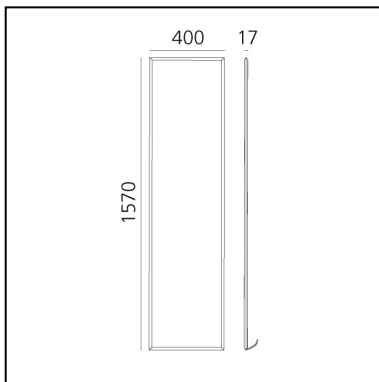

Discovery Floor - RGBW

Ernesto Gismondi

DESCRIPTION

Discovery floor is an unobtrusive and seemingly completely absent element whose volume is only perceived when it is switched on. The innovative emitting surface enclosed by a black rim becomes the only element that constitutes this floor lamp, which is essential and theatrical thanks to the RGBW coloured or Tunable White light. It can adapt perfectly to any space, simply leaning freely against the wall or at an angle.

IP20 

FEATURES

- Product Code: **2041030APP**
- Colour: **Black**
- Installation: **Floor**
- Material: **Technopolymer, aluminium**
- Series: **Design Collection**
- design by: **Ernesto Gismondi**

DIMENSIONS

- Length: **400 mm**
- Width: **17 mm**
- Height: **1570 mm**

SOURCES INCLUDED

- Category: **Led RGBW**
- Number: **1**
- Color Tolerance: **5SDCM**
- Service Life: **Life L90 (6K) 50000h**

LUMINAIRE

- Watt: **56W**
- Delivered lumen output: **RGB 1036lm White 1817lm**
- CCT: **White 3000K**
- Efficiency: **59%**
- Efficacy: **50.95lm/W**
- CRI: **80**