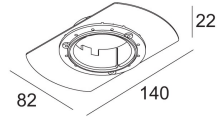

[Weblink](#)

Cutout shape/size:  83 mm

Thickness of mounting surface: 9 or 12

Weight: 0.2 KG

Minimum distance: n.a.

For detailed installation instructions, please consult the manual. [414_90_01_HAND.pdf](#)