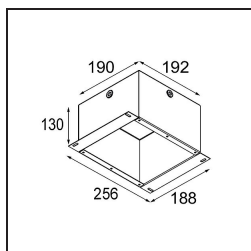

Date _____

Customer _____

Project _____

Type _____

K 2 Recessed 80 1x GU10 DE Black Matt

Specifications

Material	10275202
Light Source Type	GU10
Lamp Included	No
Number of Light Sources	1
Light Direction	Down
Input Voltage	230V
Electrical Class	I
IP Rating	20
Glow wire rating (°C)	960
Indoor/Outdoor	Indoor
Application	Ceiling, Wall
Mounting	Recessed
Cut-out size (mm)	ø70
Mounting depth (mm)	150.0
Adjustability	Not Applicable
Distance to Lighted Object (m)	0,5
Primary Colour & Primary Finish	Black, Matt
Gross weight (g)	180.0

Every project needs a spotlight for general lighting. K is our suggestion for those who like to keep things simple yet flexible. K comes in two sizes, 80 and 89 mm, with a flat or sloping edge, in aluminium, or with a white or black structure. Available with halogen and LED. Choose the directional model for a greater interplay of light and more versatility.

Light distribution & beam diagram

Optical Accessories

10280102 BL ring high K0/K1/K2/K3 black

Installation Accessories

10889830 Conbox 192x190x130

12290130 Gypkit 190X190 - Ø70

Choose a required accessory