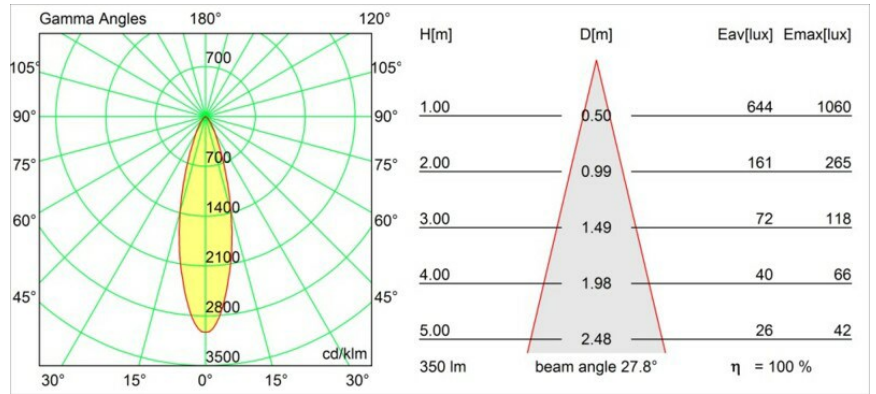

Light distribution & beam diagram