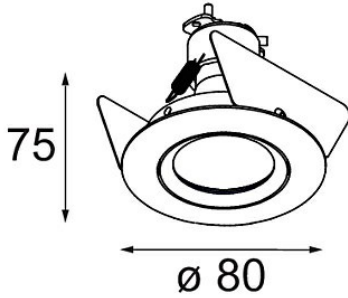

Date _____

Customer _____

Project _____

Type _____

K 2 Recessed 80 1x GU10 DE Black Matt

Specifications

Material	10275202
Light Source Type	GU10
Lamp Included	No
Number of Light Sources	1
Light Direction	Down
Input Voltage	230V
Electrical Class	I
IP Rating	20
Glow wire rating (°C)	960
Indoor/Outdoor	Indoor
Application	Ceiling, Wall
Mounting	Recessed
Cut-out size (mm)	ø70
Mounting depth (mm)	150.0
Adjustability	Not Applicable
Distance to Lighted Object (m)	0,5
Primary Colour & Primary Finish	Black, Matt
Gross weight (g)	180.0

Every project needs a spotlight for general lighting. K is our suggestion for those who like to keep things simple yet flexible. K comes in two sizes, 80 and 89 mm, with a flat or sloping edge, in aluminium, or with a white or black structure. Available with halogen and LED. Choose the directional model for a greater interplay of light and more versatility.