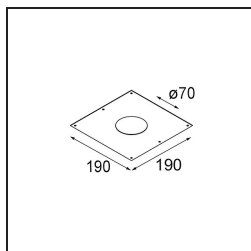

Date _____

Customer _____

Project _____

Type _____

K 2 Recessed 80 1x GU10 DE Black Matt

Specifications

Material	10275202
Light Source Type	GU10
Lamp Included	No
Number of Light Sources	1
Light Direction	Down
Input Voltage	230V
Electrical Class	I
IP Rating	20
Glow wire rating (°C)	960
Indoor/Outdoor	Indoor
Application	Ceiling, Wall
Mounting	Recessed
Cut-out size (mm)	ø70
Mounting depth (mm)	150.0
Adjustability	Not Applicable
Distance to Lighted Object (m)	0,5
Primary Colour & Primary Finish	Black, Matt
Gross weight (g)	180.0

Every project needs a spotlight for general lighting. K is our suggestion for those who like to keep things simple yet flexible. K comes in two sizes, 80 and 89 mm, with a flat or sloping edge, in aluminium, or with a white or black structure. Available with halogen and LED. Choose the directional model for a greater interplay of light and more versatility.

Light distribution & beam diagram

Optical Accessories

10280102 BL ring high K0/K1/K2/K3 black

Installation Accessories

10889830 Conbox 192x190x130

12290130 Gypkit 190X190 - Ø70

Choose a required accessory