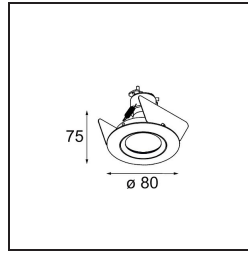

Date _____

Customer _____

Project _____

Type _____

K 2 Recessed 80 1x GU10 DE Black Matt

Specifications

Material	10275202
Light Source Type	GU10
Lamp Included	No
Number of Light Sources	1
Light Direction	Down
Input Voltage	230V
Electrical Class	I
IP Rating	20
Glow wire rating (°C)	960
Indoor/Outdoor	Indoor
Application	Ceiling, Wall
Mounting	Recessed
Cut-out size (mm)	ø70
Mounting depth (mm)	150.0
Adjustability	Not Applicable
Distance to Lighted Object (m)	0,5
Primary Colour & Primary Finish	Black, Matt
Gross weight (g)	180.0

Every project needs a spotlight for general lighting. K is our suggestion for those who like to keep things simple yet flexible. K comes in two sizes, 80 and 89 mm, with a flat or sloping edge, in aluminium, or with a white or black structure. Available with halogen and LED. Choose the directional model for a greater interplay of light and more versatility.