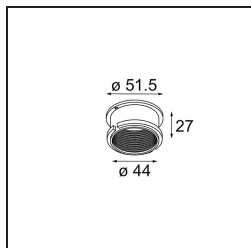

Optical Accessories

10280102 BL ring high K0/K1/K2/K3 black