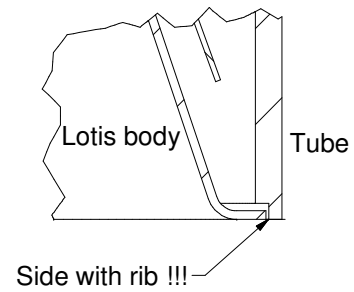

# Lotis Tubed surface MR16 ( no gear)

108829XX

Lamptype : QR-CBC51 max. 50w

Fitting : Gx 5.3

1

2

3

4

CAN BE USED WITH