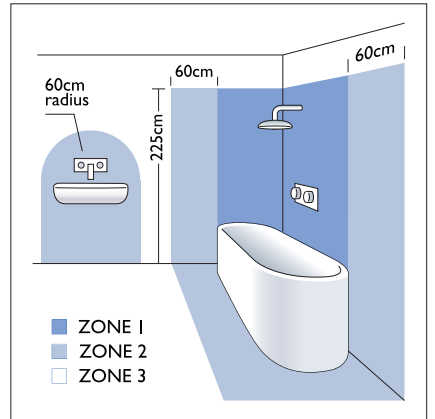

7456 Ginestra 400

■ astro

Astro Lighting Ltd.
G2 River Way, Harlow
CM20 2DP, Great Britain

T: +44 (0) 1279 427001
F: +44 (0) 1279 427002
sales@astrolighting.co.uk
www.astrolighting.co.uk