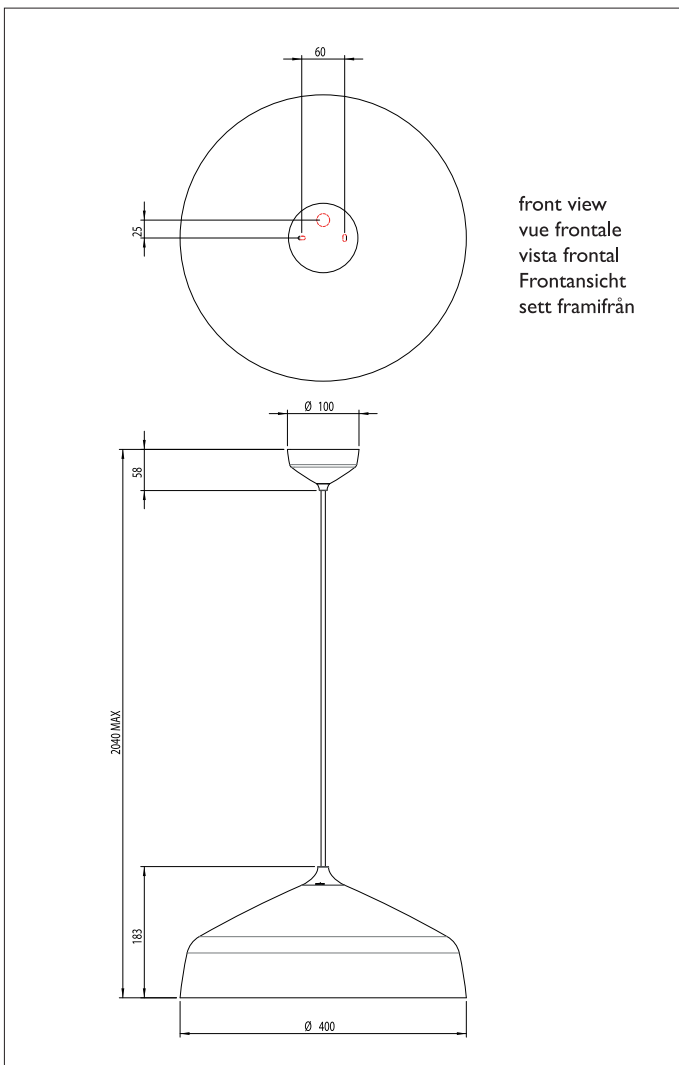

7456 Ginestra 400

■ astro

Astro Lighting Ltd.
G2 River Way, Harlow
CM20 2DP, Great Britain

T: +44 (0) 1279 427001
F: +44 (0) 1279 427002
sales@astrolighting.co.uk
www.astrolighting.co.uk