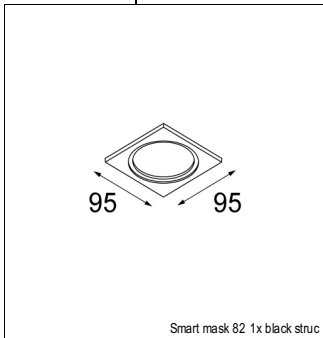

SMART CAKE 82 IP54 LED GE

ACCESSORIES

GYPKIT

12290130	GYPKIT 190X190 - Ø70
12291030	GYPKIT 210X190-2XØ70

CONBOX

10889830	CONBOX 190X192X130X256

MASK

12500032	SMART MASK 82 1X BLACK STRUC
12500046	SMART MASK 82 1X GOLD
12500009	SMART MASK 82 1X WHITE STRUC
12500132	SMART MASK 82 2X BLACK STRUC
12500146	SMART MASK 82 2X GOLD
12500109	SMART MASK 82 2X WHITE STRUC

SURFACE-BOX

12514032	SMART SURFACE BOX 82 GI FOR 1X LED GE BLACK STRUC
12514009	SMART SURFACE BOX 82 GI FOR 1X LED GE WHITE STRUC
12514132	SMART SURFACE BOX 82 1-10V/PUSHDIM GI FOR 1X LED GE BLACK STRUC
12514109	SMART SURFACE BOX 82 1-10V/PUSHDIM GI FOR 1X LED GE WHITE STRUC
12515032	SMART SURFACE BOX 82 GI FOR 2X LED GE BLACK STRUC
12515009	SMART SURFACE BOX 82 GI FOR 2X LED GE WHITE STRUC
12515132	SMART SURFACE BOX 82 1-10V/PUSHDIM GI FOR 2X LED GE BLACK STRUC
12515109	SMART SURFACE BOX 82 1-10V/PUSHDIM GI FOR 2X LED GE WHITE STRUC

RECESSED-FRAME

12500230	RECESSED RING Ø70 H100

SURFACE-TUBED

12845032	SMART SURFACE TUBED 82 LARGE LED GE BLACK STRUC
12845024	SMART SURFACE TUBED 82 LARGE LED GE BRUSHED ALU
12845009	SMART SURFACE TUBED 82 LARGE LED GE WHITE STRUC
12844032	SMART SURFACE TUBED 82 LARGE LED GI BLACK STRUC
12844024	SMART SURFACE TUBED 82 LARGE LED GI BRUSHED ALU
12844009	SMART SURFACE TUBED 82 LARGE LED GI WHITE STRUC