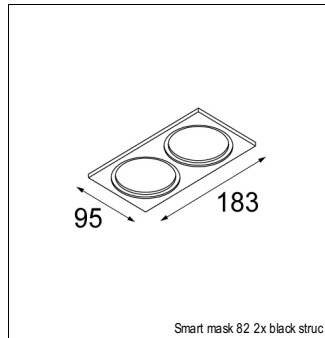

SMART CAKE 82 IP54 LED GE

ACCESSORIES

GYPKIT

12290130	GYPKIT 190X190 - Ø70
12291030	GYPKIT 210X190-2XØ70

CONBOX

10889830	CONBOX 190X192X130X256

MASK

12500032	SMART MASK 82 1X BLACK STRUC
12500046	SMART MASK 82 1X GOLD
12500009	SMART MASK 82 1X WHITE STRUC
12500132	SMART MASK 82 2X BLACK STRUC
12500146	SMART MASK 82 2X GOLD
12500109	SMART MASK 82 2X WHITE STRUC

SURFACE-BOX

12514032	SMART SURFACE BOX 82 GI FOR 1X LED GE BLACK STRUC
12514009	SMART SURFACE BOX 82 GI FOR 1X LED GE WHITE STRUC
12514132	SMART SURFACE BOX 82 1-10V/PUSHDIM GI FOR 1X LED GE BLACK STRUC
12514109	SMART SURFACE BOX 82 1-10V/PUSHDIM GI FOR 1X LED GE WHITE STRUC
12515032	SMART SURFACE BOX 82 GI FOR 2X LED GE BLACK STRUC
12515009	SMART SURFACE BOX 82 GI FOR 2X LED GE WHITE STRUC
12515132	SMART SURFACE BOX 82 1-10V/PUSHDIM GI FOR 2X LED GE BLACK STRUC
12515109	SMART SURFACE BOX 82 1-10V/PUSHDIM GI FOR 2X LED GE WHITE STRUC

RECESSED-FRAME

12500230	RECESSED RING Ø70 H100

SURFACE-TUBED

12845032	SMART SURFACE TUBED 82 LARGE LED GE BLACK STRUC
12845024	SMART SURFACE TUBED 82 LARGE LED GE BRUSHED ALU
12845009	SMART SURFACE TUBED 82 LARGE LED GE WHITE STRUC
12844032	SMART SURFACE TUBED 82 LARGE LED GI BLACK STRUC
12844024	SMART SURFACE TUBED 82 LARGE LED GI BRUSHED ALU
12844009	SMART SURFACE TUBED 82 LARGE LED GI WHITE STRUC